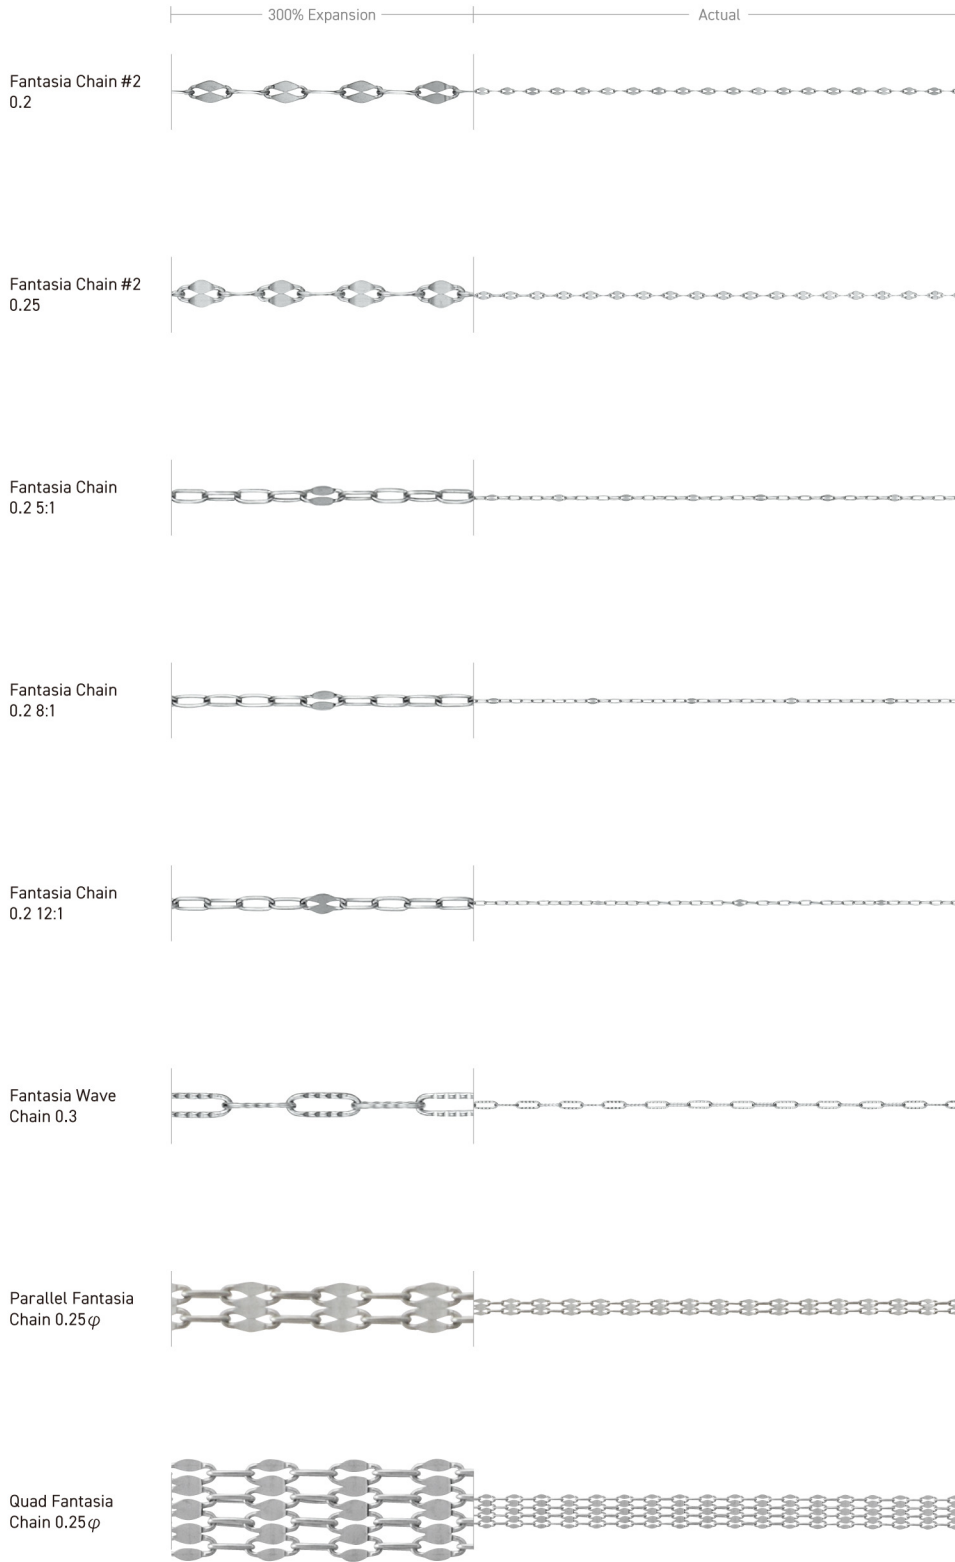

Fantasia Chain #2 0.2				Width	1.1mm
				Thickness	mm
Adjustable Ring	☐	Pt850	40cm		0.68g
Sliding Ball	☐	Pt850	45cm		0.84g
Pt999	Pt950	Pt900	Pt850		
☐	☐	—	☐		

Fantasia Chain #2 0.25				Width	1.25mm
				Thickness	mm
Adjustable Ring	☐	Pt850	40cm		1.02g
Sliding Ball	—	Pt850	cm		g
Pt999	Pt950	Pt900	Pt850		
☐	☐	—	☐		

Fantasia Chain 0.2 5:1				Width	1.1mm
				Thickness	mm
Adjustable Ring	☐	Pt850	40cm		0.76g
Sliding Ball	☐	Pt850	45cm		0.97g
Pt999	Pt950	Pt900	Pt850		
—	—	—	☐		

Fantasia Chain 0.2 8:1				Width	1.1mm
				Thickness	mm
Adjustable Ring	☐	Pt850	40cm		0.76g
Sliding Ball	☐	Pt850	45cm		0.97g
Pt999	Pt950	Pt900	Pt850		
—	—	—	☐		

Fantasia Chain 0.2 12:1				Width	1.1mm
				Thickness	mm
Adjustable Ring	☐	Pt850	40cm		0.76g
Sliding Ball	☐	Pt850	45cm		0.97g
Pt999	Pt950	Pt900	Pt850		
—	—	—	☐		

Fantasia Wave Chain 0.3				Width	1.1mm
				Thickness	mm
Adjustable Ring	☐	Pt850	40cm		1.40g
Sliding Ball	☐	Pt850	45cm		1.79g
Pt999	Pt950	Pt900	Pt850		
—	—	—	☐		

Parallel Fantasia Chain 0.25 φ				Width	2.0mm
				Thickness	mm
Adjustable Ring	—	Pt850	40cm		1.89g
Sliding Ball	—	Pt850	cm		g
Pt999	Pt950	Pt900	Pt850		
☐	—	—	☐		

Quad Fantasia Chain 0.25 φ				Width	3.9mm
				Thickness	mm
Adjustable Ring	—	Pt850	18cm		1.76g
Sliding Ball	—	Pt850	cm		g
Pt999	Pt950	Pt900	Pt850		
☐	—	—	☐		

※ Weight and Width listed above are reference purpose only. ☐: Available —: Not Available