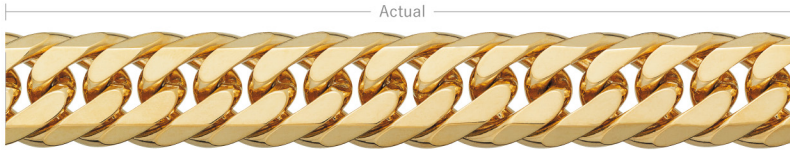

6 Sided D/C  
Double Curb Chain  
2.7

6 Sided D/C Double Curb Chain 2.7		Width	12.7mm
		Thickness	4.6mm
Spring Ring	—	K18 21cm	100g
Folded Clasp	○		

※ Weight and Width listed above are reference purpose only.

○: Available

—: Not Available

6 Sided D/C  
Double Curb Chain  
3.35

6 Sided D/C Double Curb Chain 3.35		Width	15.3mm
		Thickness	5.6mm
Spring Ring	—	K18 21cm	150g
Folded Clasp	○		

12 Sided D/C Triple Curb Chain 0.5		Width	3.18mm
		Thickness	1.25mm
Spring Ring	—	K18 40cm	10g
Folded Clasp	○	K18WG 40cm	10g