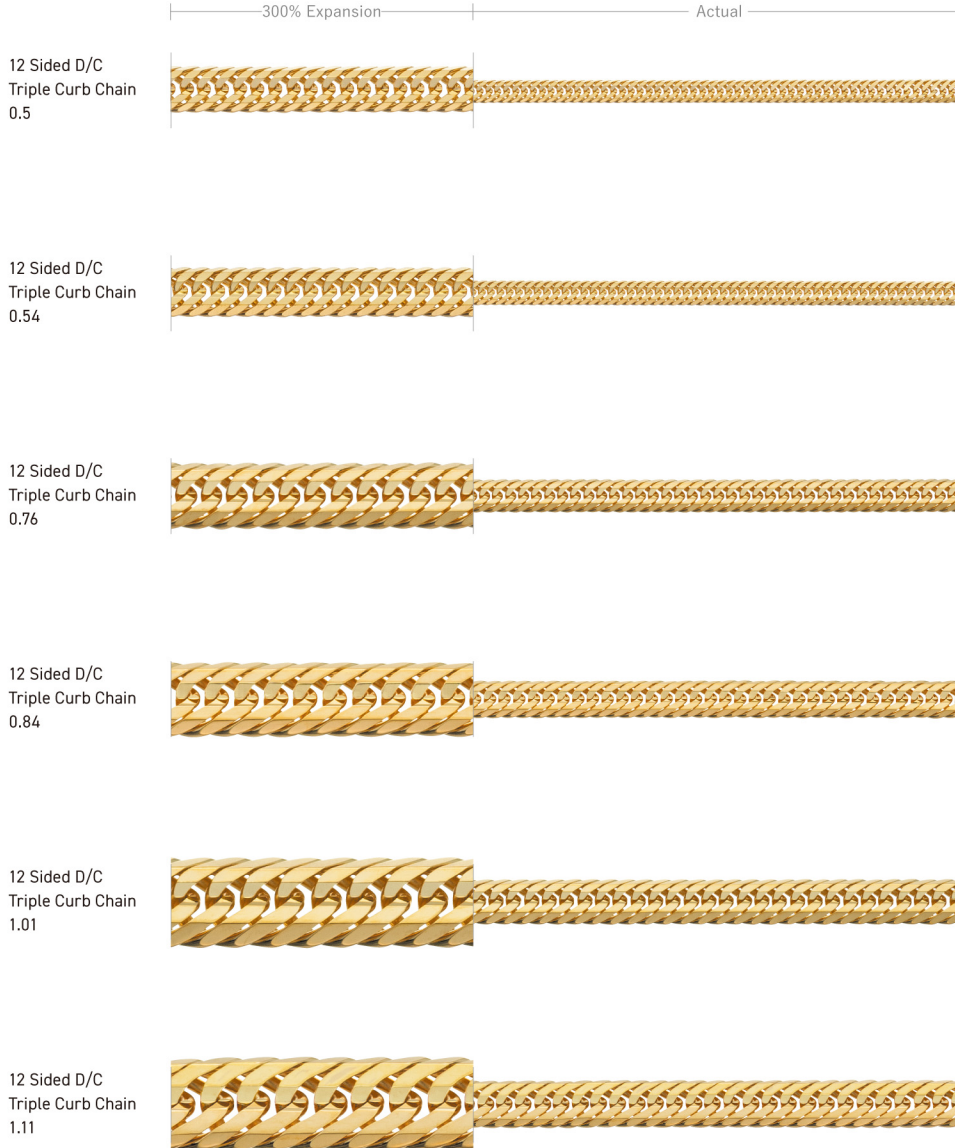

○: Available

—: Not Available

6 Sided D/C  
Double Curb Chain  
3.35

6 Sided D/C Double Curb Chain 3.35		Width	15.3mm
		Thickness	5.6mm
Spring Ring	—	K18 21cm	150g
Folded Clasp	○		

12 Sided D/C Triple Curb Chain 0.5		Width	3.18mm
		Thickness	1.25mm
Spring Ring	—	K18 40cm	10g
Folded Clasp	○	K18WG 40cm	10g