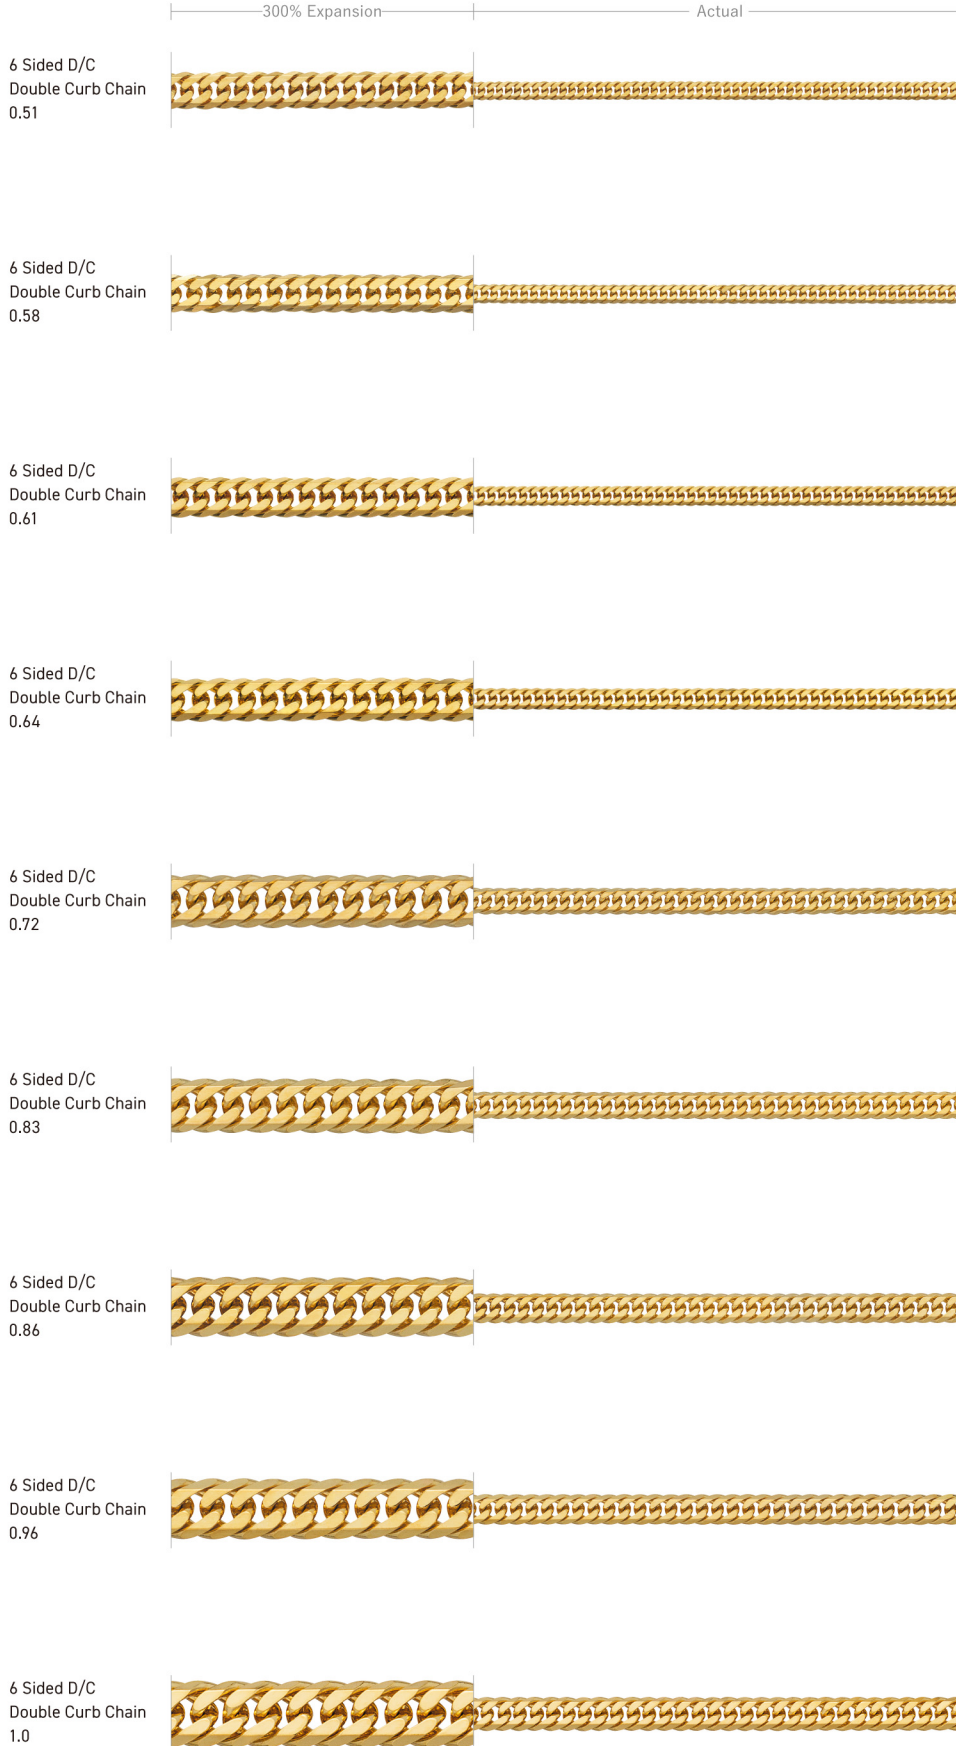

6 Sided D/C Double Curb Chain 0.51		Width	2.4mm
		Thickness	0.86mm
Spring Ring	—	K18 60cm	10g
Folded Clasp	○		

6 Sided D/C Double Curb Chain 0.58		Width	2.55mm
		Thickness	1.0mm
Spring Ring	○	K18 50cm	10g
Folded Clasp	—		

6 Sided D/C Double Curb Chain 0.61		Width	2.65mm
		Thickness	1.05mm
Spring Ring	—	K18 45cm	10g
Folded Clasp	○		

6 Sided D/C Double Curb Chain 0.64		Width	2.9mm
		Thickness	1.05mm
Spring Ring	—	K18 40cm	10g
Folded Clasp	○		

6 Sided D/C Double Curb Chain 0.72		Width	3.4mm
		Thickness	1.3mm
Spring Ring	—	K18 60cm	20g
Folded Clasp	○		

6 Sided D/C Double Curb Chain 0.83		Width	3.57mm
		Thickness	1.4mm
Spring Ring	—	K18 50cm	20g
Folded Clasp	○		

6 Sided D/C Double Curb Chain 0.86		Width	4.02mm
		Thickness	1.6mm
Spring Ring	—	K18 40cm	20g
Folded Clasp	○		

6 Sided D/C Double Curb Chain 0.96		Width	4.25mm
		Thickness	1.6mm
Spring Ring	—	K18 18cm	10g
Folded Clasp	○		

6 Sided D/C Double Curb Chain 1.0		Width	4.35mm
		Thickness	1.7mm
Spring Ring	—	K18 50cm	30g
Folded Clasp	○		

※ Weight and Width listed above are reference purpose only. ○: Available —: Not Available