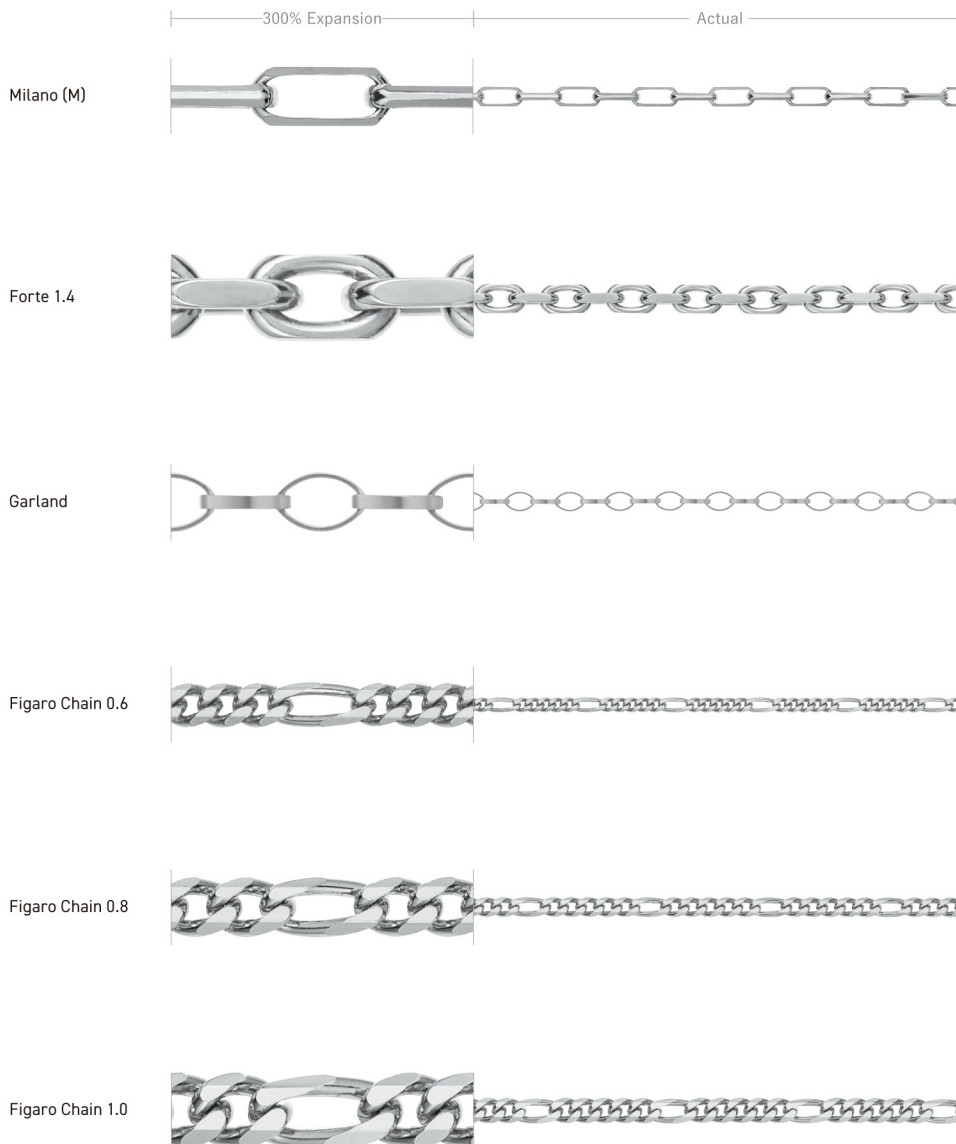

Milano (M)		Width	2.8mm
		Thickness	mm
Adjustable Ring	—	Pt850 40cm	9.50g
Sliding Ball	—	Pt850 45cm	g
Pt999	Pt950	Pt900	Pt850
—	○	—	○

Forte 1.4		Width	3.85mm
		Thickness	mm
Adjustable Ring	—	Pt850 40cm	31.9g
Sliding Ball	—	Pt850 cm	g
Pt999	Pt950	Pt900	Pt850
—	○	—	○

Garland		Width	2.8mm
		Thickness	mm
Adjustable Ring	—	Pt850 40cm	4.69g
Sliding Ball	—	Pt850 45cm	g
Pt999	Pt950	Pt900	Pt850
—	○	—	○

Figaro Chain 0.6		Width	2.0mm
		Thickness	1.0mm
Adjustable Ring	—	Pt850 40cm	6.60g
Sliding Ball	—	Pt850 cm	g
Pt999	Pt950	Pt900	Pt850
—	○	—	○

Figaro Chain 0.8		Width	2.65mm
		Thickness	1.3mm
Adjustable Ring	—	Pt850 40cm	11.0g
Sliding Ball	—	Pt850 cm	g
Pt999	Pt950	Pt900	Pt850
—	○	—	○

Figaro Chain 1.0		Width	3.4mm
		Thickness	1.7mm
Adjustable Ring	—	Pt850 40cm	17.95g
Sliding Ball	—	Pt850 cm	g
Pt999	Pt950	Pt900	Pt850
—	○	—	○

※ Weight and Width listed above are reference purpose only. ○: Available —: Not Available