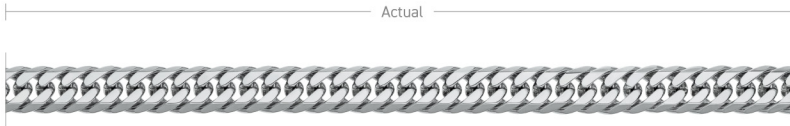

Actual

6 Sided D/C
Double Curb Chain
1.35

6 Sided D/C Double Curb Chain 1.35		Width	6.3mm
		Thickness	2.55mm
Spring Ring	—	Pt850 20cm	30g
Folded Clasp	○