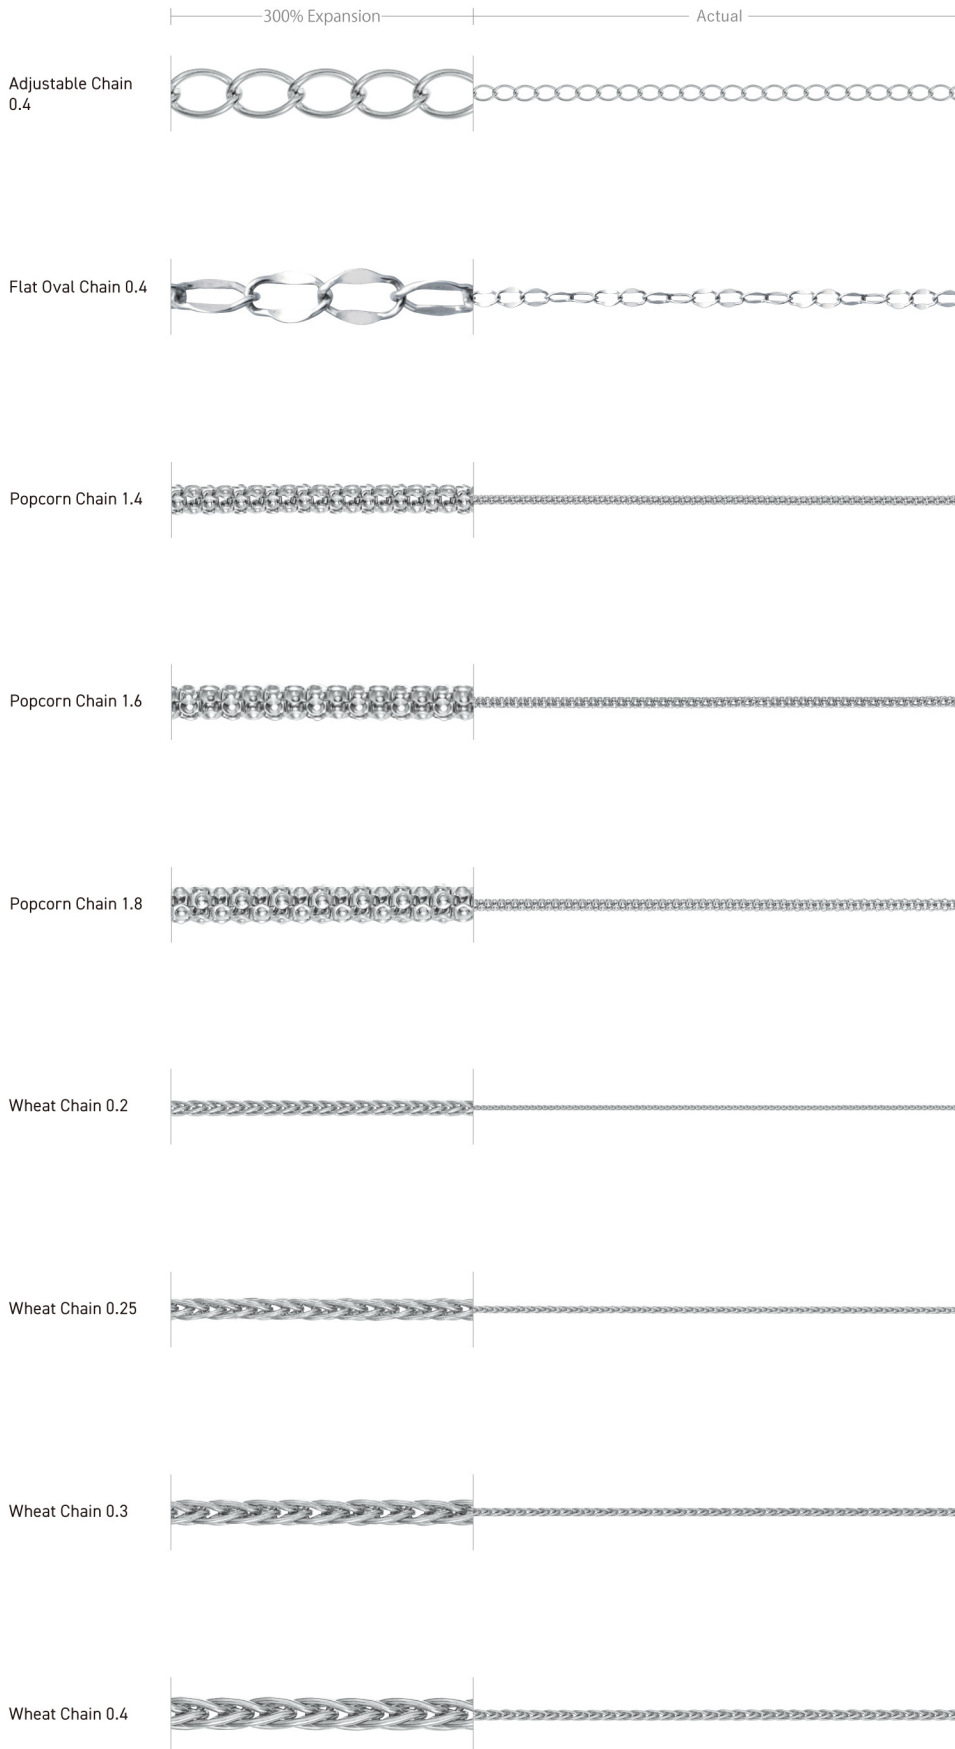

※ Weight and Width listed above are reference purpose only. : Available —: Not Available

Adjustable Chain 0.4		Width	2.3mm
		Thickness	1.2mm
Adjustable Ring	—	Pt850 40cm	2.90g
Sliding Ball	—	Pt850 45cm	g
Pt999	Pt950	Pt900	Pt850
○	○	—	○