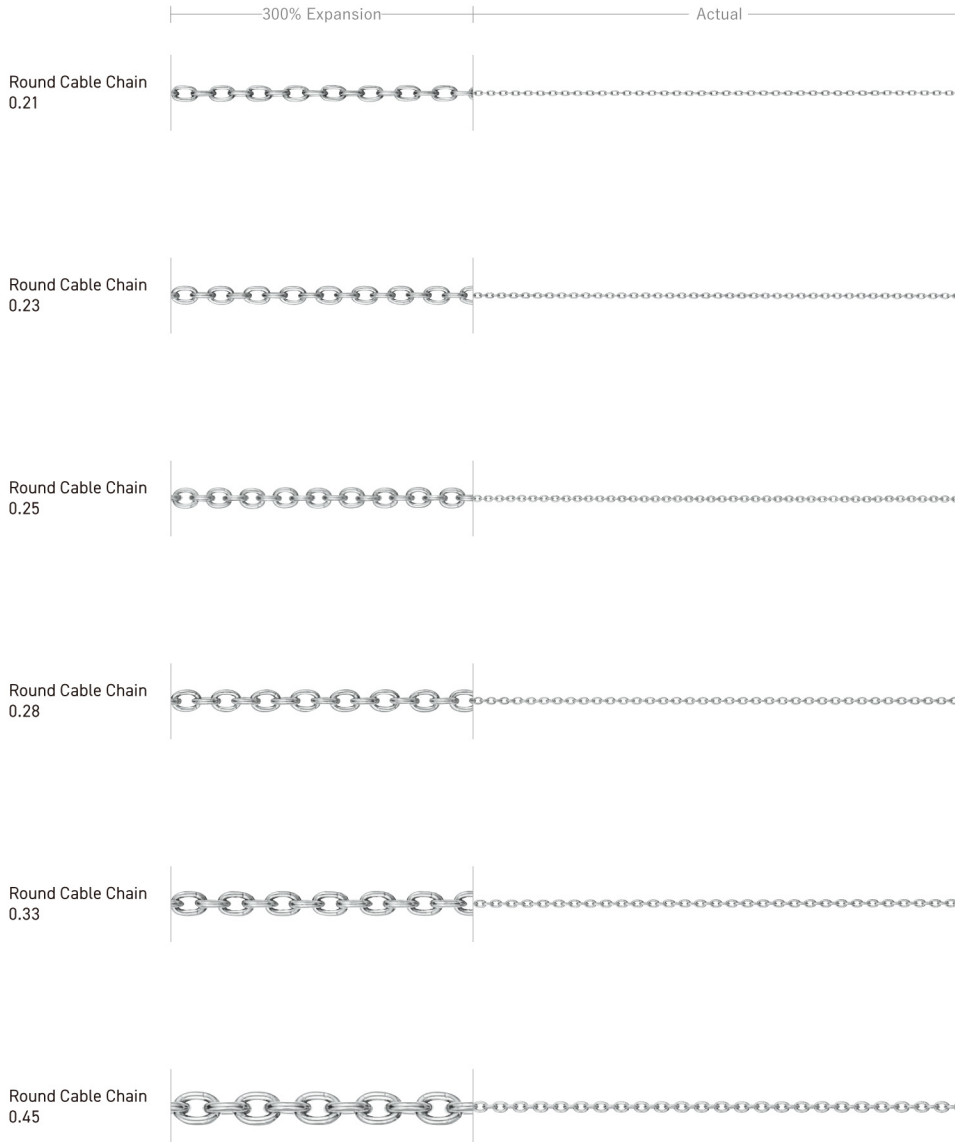

Round Cable Chain 0.21			Width	0.7mm
			Thickness	mm
Adjustable Ring	☐	Pt850 40cm		0.95g
Sliding Ball	☐	Pt850 45cm		1.30g
Pt999	Pt950	Pt900	Pt850	
—	☐	—	☐	

Round Cable Chain 0.23			Width	0.8mm
			Thickness	mm
Adjustable Ring	☐	Pt850 40cm		1.19g
Sliding Ball	☐	Pt850 45cm		1.51g
Pt999	Pt950	Pt900	Pt850	
—	☐	—	☐	

Round Cable Chain 0.25			Width	0.9mm
			Thickness	mm
Adjustable Ring	☐	Pt850 40cm		1.49g
Sliding Ball	☐	Pt850 45cm		1.84g
Pt999	Pt950	Pt900	Pt850	
☐	☐	—	☐	

Round Cable Chain 0.28			Width	1.0mm
			Thickness	mm
Adjustable Ring	☐	Pt850 40cm		1.71g
Sliding Ball	☐	Pt850 45cm		2.11g
Pt999	Pt950	Pt900	Pt850	
—	☐	—	☐	

Round Cable Chain 0.33			Width	1.15mm
			Thickness	mm
Adjustable Ring	☐	Pt850 40cm		2.35g
Sliding Ball	☐	Pt850 45cm		2.89g
Pt999	Pt950	Pt900	Pt850	
☐	☐	—	☐	

Round Cable Chain 0.45			Width	1.5mm
			Thickness	mm
Adjustable Ring	☐	Pt850 40cm		4.03g
Sliding Ball	☐	Pt850 45cm		4.89g
Pt999	Pt950	Pt900	Pt850	
—	☐	—	☐	

※ Weight and Width listed above are reference purpose only. ☐: Available —: Not Available