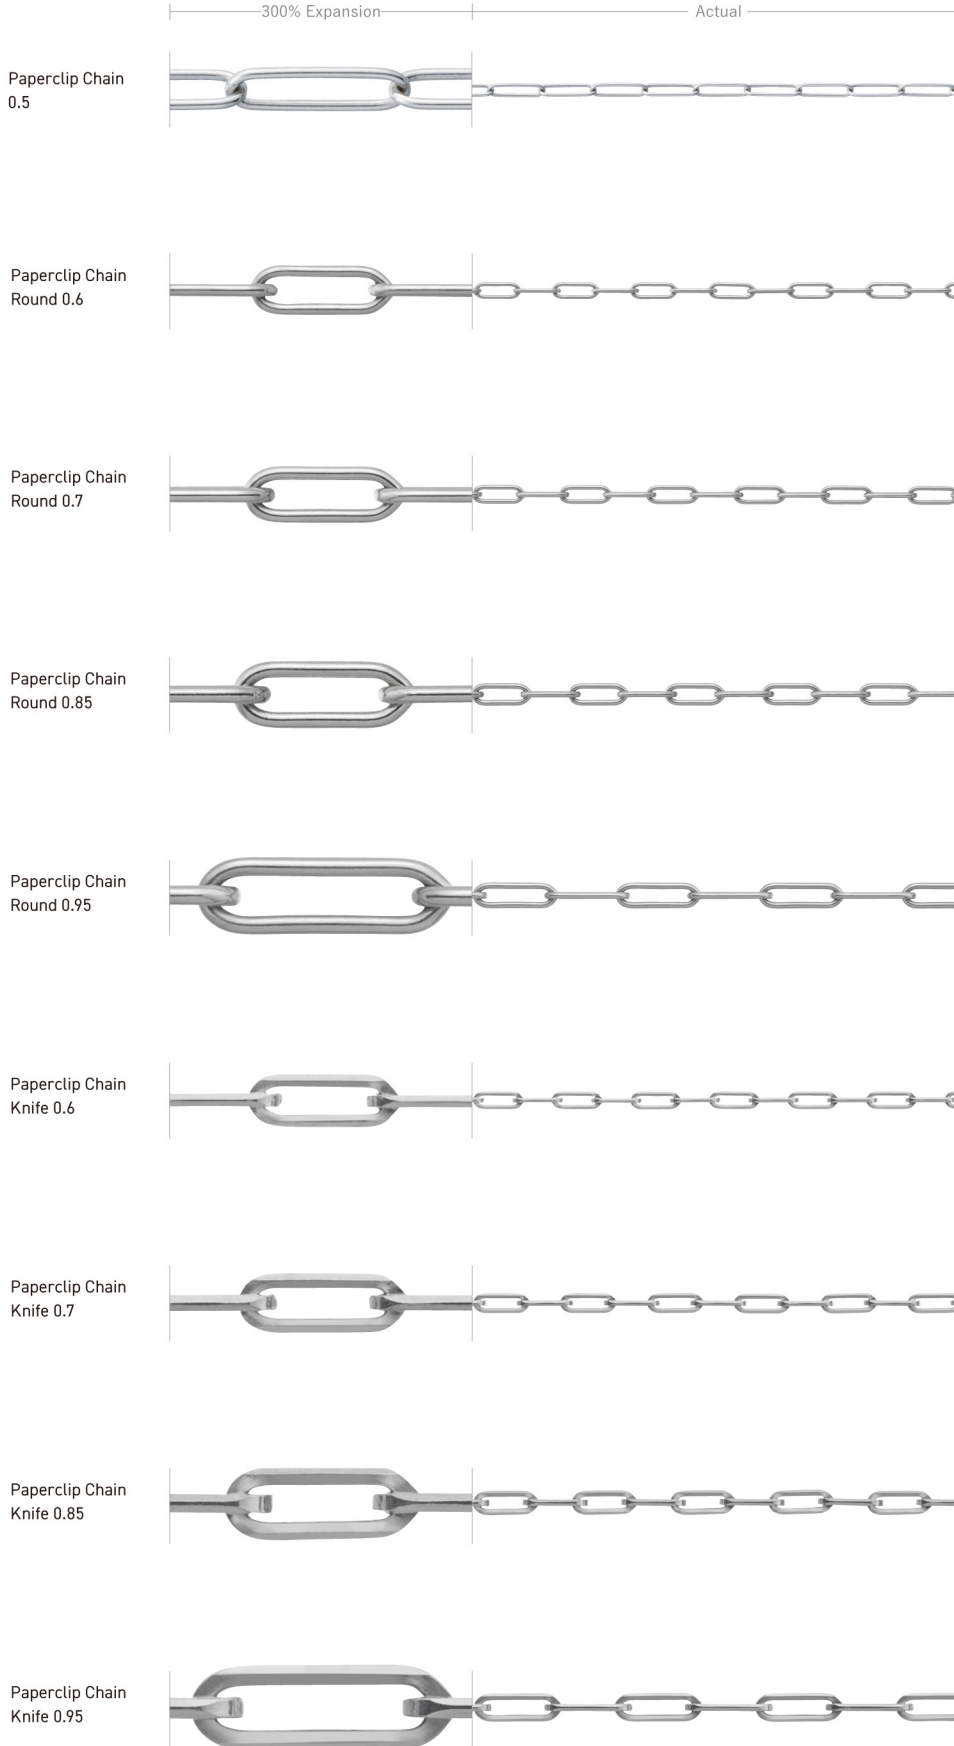

Paperclip chain 0.5		Width	2.5mm
		Thickness	mm
Adjustable Ring	○	Pt850 40cm	3.67g
Sliding Ball	—	Pt850 cm	g
Pt999	Pt950	Pt900	Pt850
—	—	—	○

Paperclip Chain Round 0.6		Width	mm
		Thickness	mm
Adjustable Ring	—	Pt950 40cm	6.85g
Sliding Ball	—	Pt950 cm	g
Pt999	Pt950	Pt900	Pt850
—	○	—	—

Paperclip Chain Round 0.7		Width	mm
		Thickness	mm
Adjustable Ring	—	Pt950 40cm	9.16g
Sliding Ball	—	Pt950 cm	g
Pt999	Pt950	Pt900	Pt850
—	○	—	—

Paperclip Chain Round 0.85		Width	mm
		Thickness	mm
Adjustable Ring	—	Pt950 50cm	14.81g
Sliding Ball	—	Pt950 cm	g
Pt999	Pt950	Pt900	Pt850
—	○	—	—

Paperclip Chain Round 0.95		Width	mm
		Thickness	mm
Adjustable Ring	—	Pt950 50cm	17.65g
Sliding Ball	—	Pt950 cm	g
Pt999	Pt950	Pt900	Pt850
—	○	—	—

Paperclip Chain Knife 0.6		Width	mm
		Thickness	mm
Adjustable Ring	—	Pt950 40cm	7.92g
Sliding Ball	—	Pt950 cm	g
Pt999	Pt950	Pt900	Pt850
—	○	—	—

Paperclip Chain Knife 0.7		Width	mm
		Thickness	mm
Adjustable Ring	—	Pt950 40cm	10.39g
Sliding Ball	—	Pt950 cm	g
Pt999	Pt950	Pt900	Pt850
—	○	—	—

Paperclip Chain Knife 0.85		Width	mm
		Thickness	mm
Adjustable Ring	—	Pt950 50cm	17.75g
Sliding Ball	—	Pt950 cm	g
Pt999	Pt950	Pt900	Pt850
—	○	—	—

Paperclip Chain Knife 0.95		Width	mm
		Thickness	mm
Adjustable Ring	—	Pt950 50cm	20.84g
Sliding Ball	—	Pt950 cm	g
Pt999	Pt950	Pt900	Pt850
—	○	—	—

※ Weight and Width listed above are reference purpose only. ○: Available —: Not Available