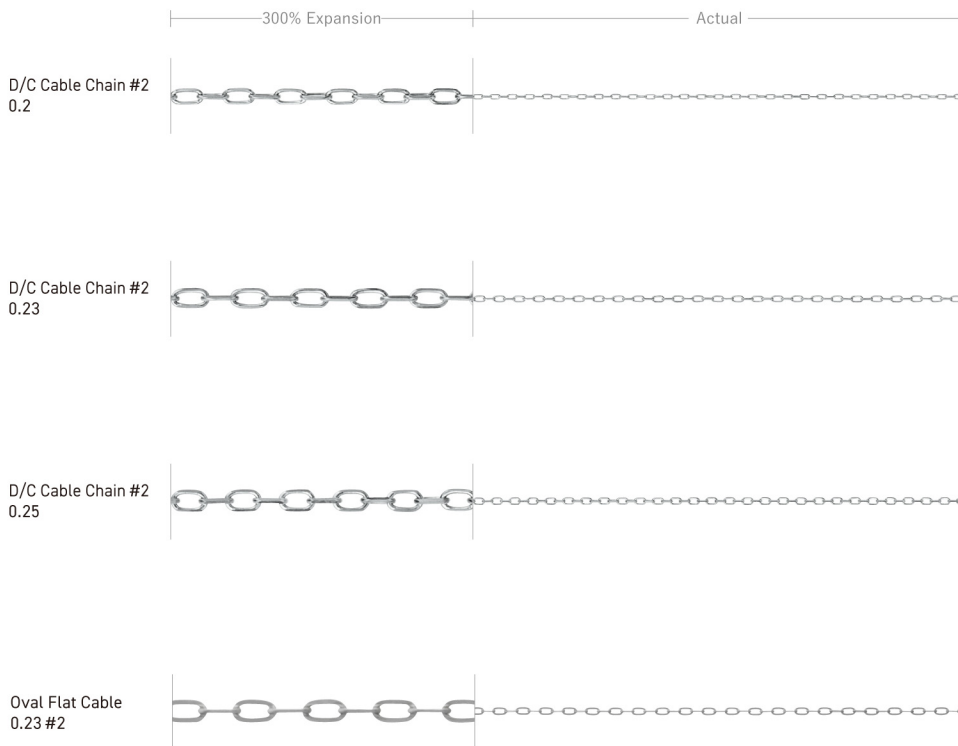

D/C Cable Chain #2 0.2		Width	0.7mm
		Thickness	mm
Adjustable Ring	☐	Pt850 40cm	0.83g
Sliding Ball	☐	Pt850 45cm	1.00g
Pt999	Pt950	Pt900	Pt850
—	☐	—	☐

D/C Cable Chain #2 0.23		Width	0.85mm
		Thickness	mm
Adjustable Ring	☐	Pt850 40cm	0.98g
Sliding Ball	☐	Pt850 45cm	1.18g
Pt999	Pt950	Pt900	Pt850
☐	—	—	☐

D/C Cable Chain #2 0.25		Width	1.0mm
		Thickness	mm
Adjustable Ring	☐	Pt850 40cm	1.25g
Sliding Ball	☐	Pt850 45cm	1.46g
Pt999	Pt950	Pt900	Pt850
☐	☐	—	☐

Oval Flat Cable 0.23 #2		Width	0.9mm
		Thickness	mm
Adjustable Ring	☐	Pt850 40cm	0.99g
Sliding Ball	☐	Pt850 45cm	1.39g
Pt999	Pt950	Pt900	Pt850
—	—	—	☐

※ Weight and Width listed above are reference purpose only.   ☐: Available   —: Not Available