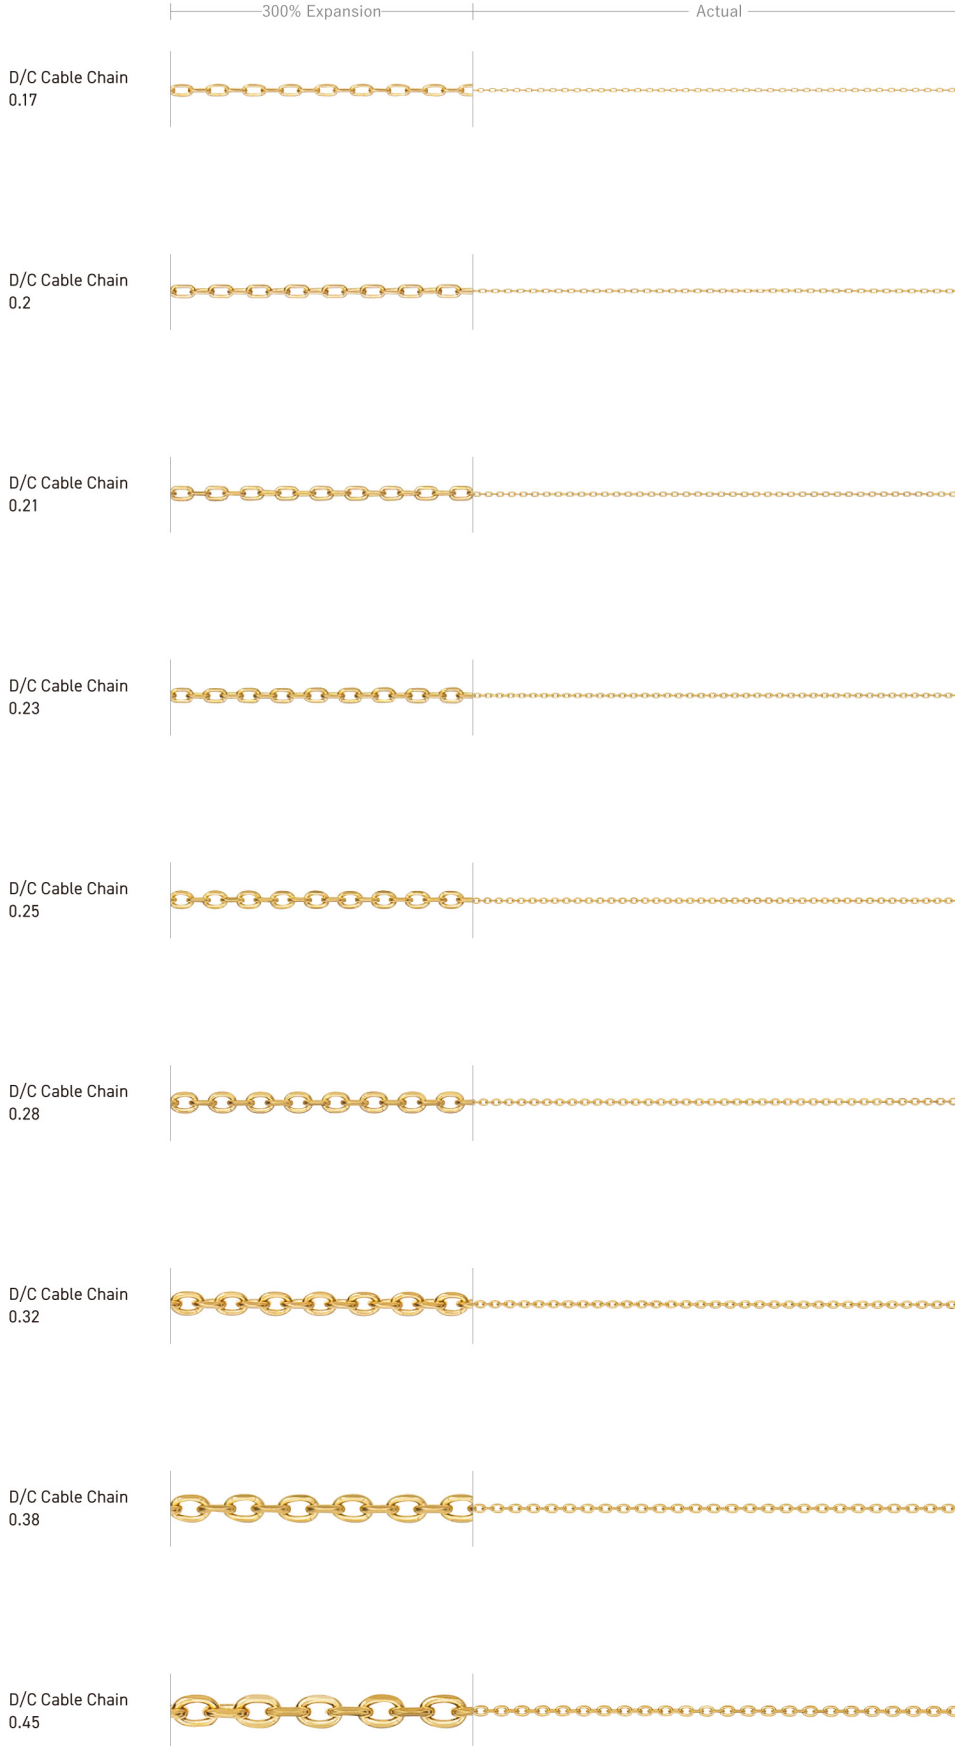

D/C Cable Chain 0.17		Width	0.5mm
		Thickness	mm
Adjustable Ring	○	K18 40cm	0.49g
		K10 40cm	0.40g
Sliding Ball	—	K18 45cm	g
		K10 45cm	g
K18 ○	K18PG ○	K18WG ○	K18YG ○
K10 ○	K10PG ○	K10WG ○	K24 —

D/C Cable Chain 0.2		Width	0.6mm
		Thickness	mm
Adjustable Ring	○	K18 40cm	0.65g
		K10 40cm	0.50g
Sliding Ball	○	K18 45cm	0.83g
		K10 45cm	0.69g
K18 ○	K18PG ○	K18WG ○	K18YG ○
K10 ○	K10PG ○	K10WG ○	K24 —

D/C Cable Chain 0.21		Width	0.7mm
		Thickness	mm
Adjustable Ring	○	K18 40cm	0.78g
		K10 40cm	0.59g
Sliding Ball	○	K18 45cm	0.90g
		K10 45cm	0.74g
K18 ○	K18PG ○	K18WG ○	K18YG ○
K10 ○	K10PG ○	K10WG ○	K24 —

D/C Cable Chain 0.23		Width	0.75mm
		Thickness	mm
Adjustable Ring	○	K18 40cm	0.93g
		K10 40cm	0.71g
Sliding Ball	○	K18 45cm	1.18g
		K10 45cm	0.94g
K18 ○	K18PG ○	K18WG ○	K18YG ○
K10 ○	K10PG ○	K10WG ○	K24 —

D/C Cable Chain 0.25		Width	0.8mm
		Thickness	mm
Adjustable Ring	○	K18 40cm	1.10g
		K10 40cm	0.86g
Sliding Ball	○	K18 45cm	1.39g
		K10 45cm	1.07g
K18 ○	K18PG ○	K18WG ○	K18YG ○
K10 ○	K10PG ○	K10WG ○	K24 ○

D/C Cable Chain 0.28		Width	0.9mm
		Thickness	mm
Adjustable Ring	○	K18 40cm	1.34g
		K10 40cm	1.01g
Sliding Ball	○	K18 45cm	1.63g
		K10 45cm	1.27g
K18 ○	K18PG ○	K18WG ○	K18YG ○
K10 ○	K10PG ○	K10WG ○	K24 ○

D/C Cable Chain 0.32		Width	1.1mm
		Thickness	mm
Adjustable Ring	○	K18 40cm	1.86g
		K10 40cm	1.35g
Sliding Ball	○	K18 45cm	2.30g
		K10 45cm	1.69g
K18 ○	K18PG ○	K18WG ○	K18YG ○
K10 ○	K10PG ○	K10WG ○	K24 ○

D/C Cable Chain 0.38		Width	1.3mm
		Thickness	mm
Adjustable Ring	○	K18 40cm	2.39g
		K10 40cm	1.84g
Sliding Ball	○	K18 45cm	2.95g
		K10 45cm	2.27g
K18 ○	K18PG ○	K18WG ○	K18YG ○
K10 ○	K10PG ○	K10WG ○	K24 ○

D/C Cable Chain 0.45		Width	1.5mm
		Thickness	mm
Adjustable Ring	○	K18 40cm	3.13g
		K10 40cm	g
Sliding Ball	○	K18 45cm	3.80g
		K10 45cm	g
K18 ○	K18PG ○	K18WG ○	K18YG ○
K10 —	K10PG —	K10WG —	K24 ○

※ Weight and Width listed above are reference purpose only. ○: Available —: Not Available