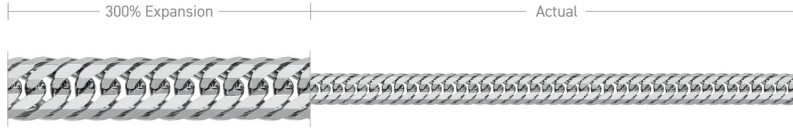

12 Sided D/C Triple Curb Chain 0.73

12 Sided D/C Triple Curb Chain 0.73		Width	4.25mm
		Thickness	1.65mm
Spring Ring	—	Pt850 50cm	30g
Folded Clasp	○