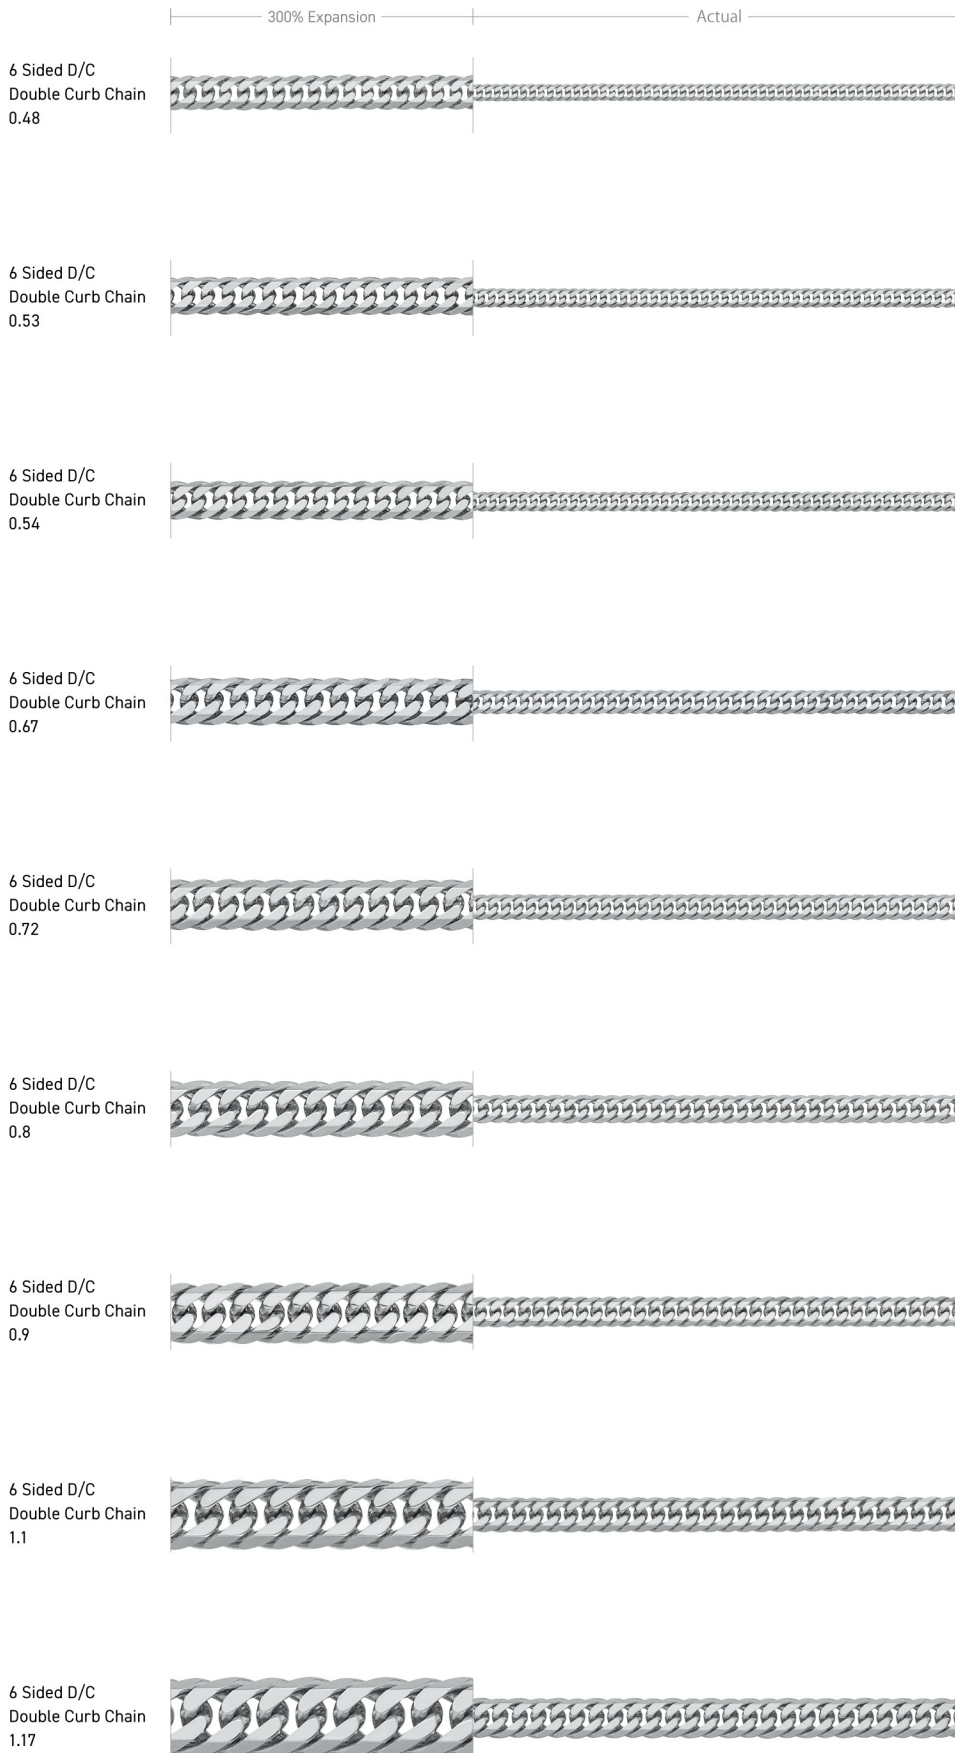

※ Weight and Width listed above are reference purpose only.

○: Available

—: Not Available

6 Sided D/C Double Curb Chain 0.48		Width	2.25mm
		Thickness	0.85mm
Spring Ring	○	Pt850 60cm	10g
Folded Clasp	—		