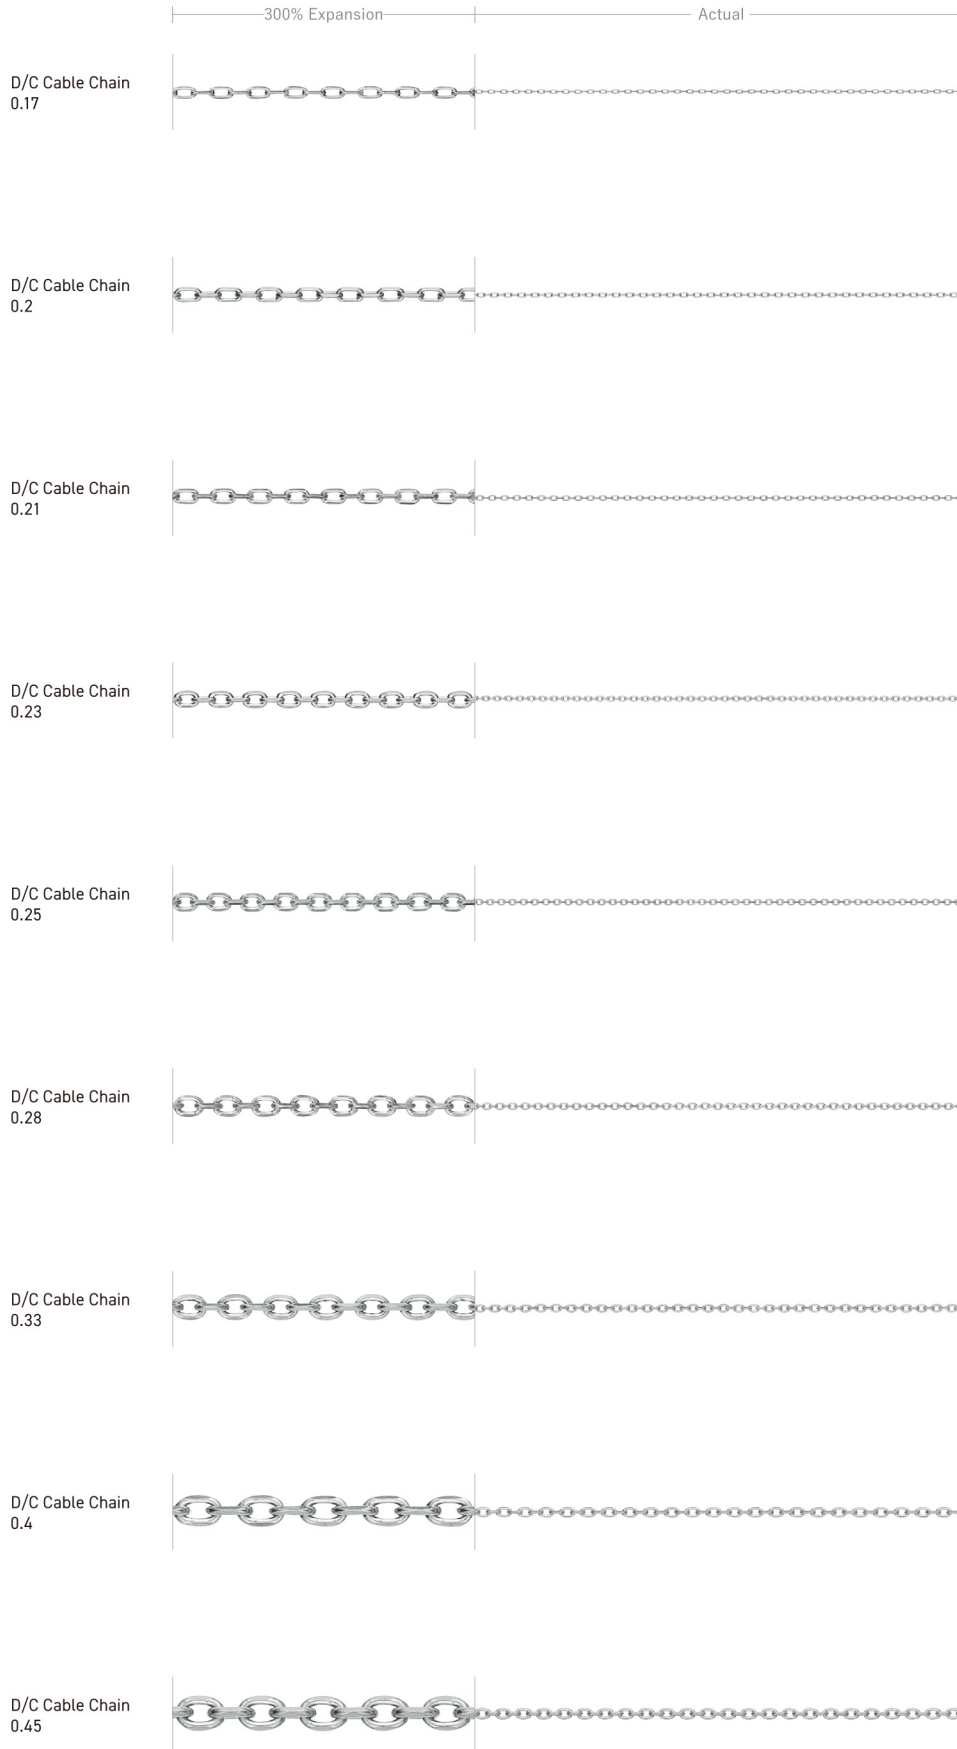

D/C Cable Chain 0.17			Width	0.55mm
			Thickness	mm
Adjustable Ring	☐	Pt850 40cm	0.60g	
Sliding Ball	☐	Pt850 45cm	g	
Pt999	Pt950	Pt900	Pt850	
—	—	—	☐	

D/C Cable Chain 0.2			Width	0.65mm
			Thickness	mm
Adjustable Ring	☐	Pt850 40cm	0.81g	
Sliding Ball	☐	Pt850 45cm	0.97g	
Pt999	Pt950	Pt900	Pt850	
—	☐	—	☐	

D/C Cable Chain 0.21			Width	0.7mm
			Thickness	mm
Adjustable Ring	☐	Pt850 40cm	0.92g	
Sliding Ball	☐	Pt850 45cm	1.10g	
Pt999	Pt950	Pt900	Pt850	
—	☐	—	☐	

D/C Cable Chain 0.23			Width	0.75mm
			Thickness	mm
Adjustable Ring	☐	Pt850 40cm	1.13g	
Sliding Ball	☐	Pt850 45cm	1.45g	
Pt999	Pt950	Pt900	Pt850	
—	—	—	☐	

D/C Cable Chain 0.25			Width	0.85mm
			Thickness	mm
Adjustable Ring	☐	Pt850 40cm	1.36g	
Sliding Ball	☐	Pt850 45cm	1.68g	
Pt999	Pt950	Pt900	Pt850	
☐	☐	—	☐	

D/C Cable Chain 0.28			Width	0.95mm
			Thickness	mm
Adjustable Ring	☐	Pt850 40cm	1.63g	
Sliding Ball	☐	Pt850 45cm	2.00g	
Pt999	Pt950	Pt900	Pt850	
☐	☐	☐	☐	

D/C Cable Chain 0.33			Width	1.1mm
			Thickness	mm
Adjustable Ring	☐	Pt850 40cm	2.27g	
Sliding Ball	☐	Pt850 45cm	2.80g	
Pt999	Pt950	Pt900	Pt850	
☐	☐	☐	☐	

D/C Cable Chain 0.4			Width	1.35mm
			Thickness	mm
Adjustable Ring	☐	Pt850 40cm	3.15g	
Sliding Ball	☐	Pt850 45cm	3.85g	
Pt999	Pt950	Pt900	Pt850	
—	☐	—	☐	

D/C Cable Chain 0.45			Width	1.5mm
			Thickness	mm
Adjustable Ring	☐	Pt850 40cm	3.95g	
Sliding Ball	☐	Pt850 45cm	4.80g	
Pt999	Pt950	Pt900	Pt850	
☐	☐	☐	☐	

※ Weight and Width listed above are reference purpose only. ☐: Available —: Not Available