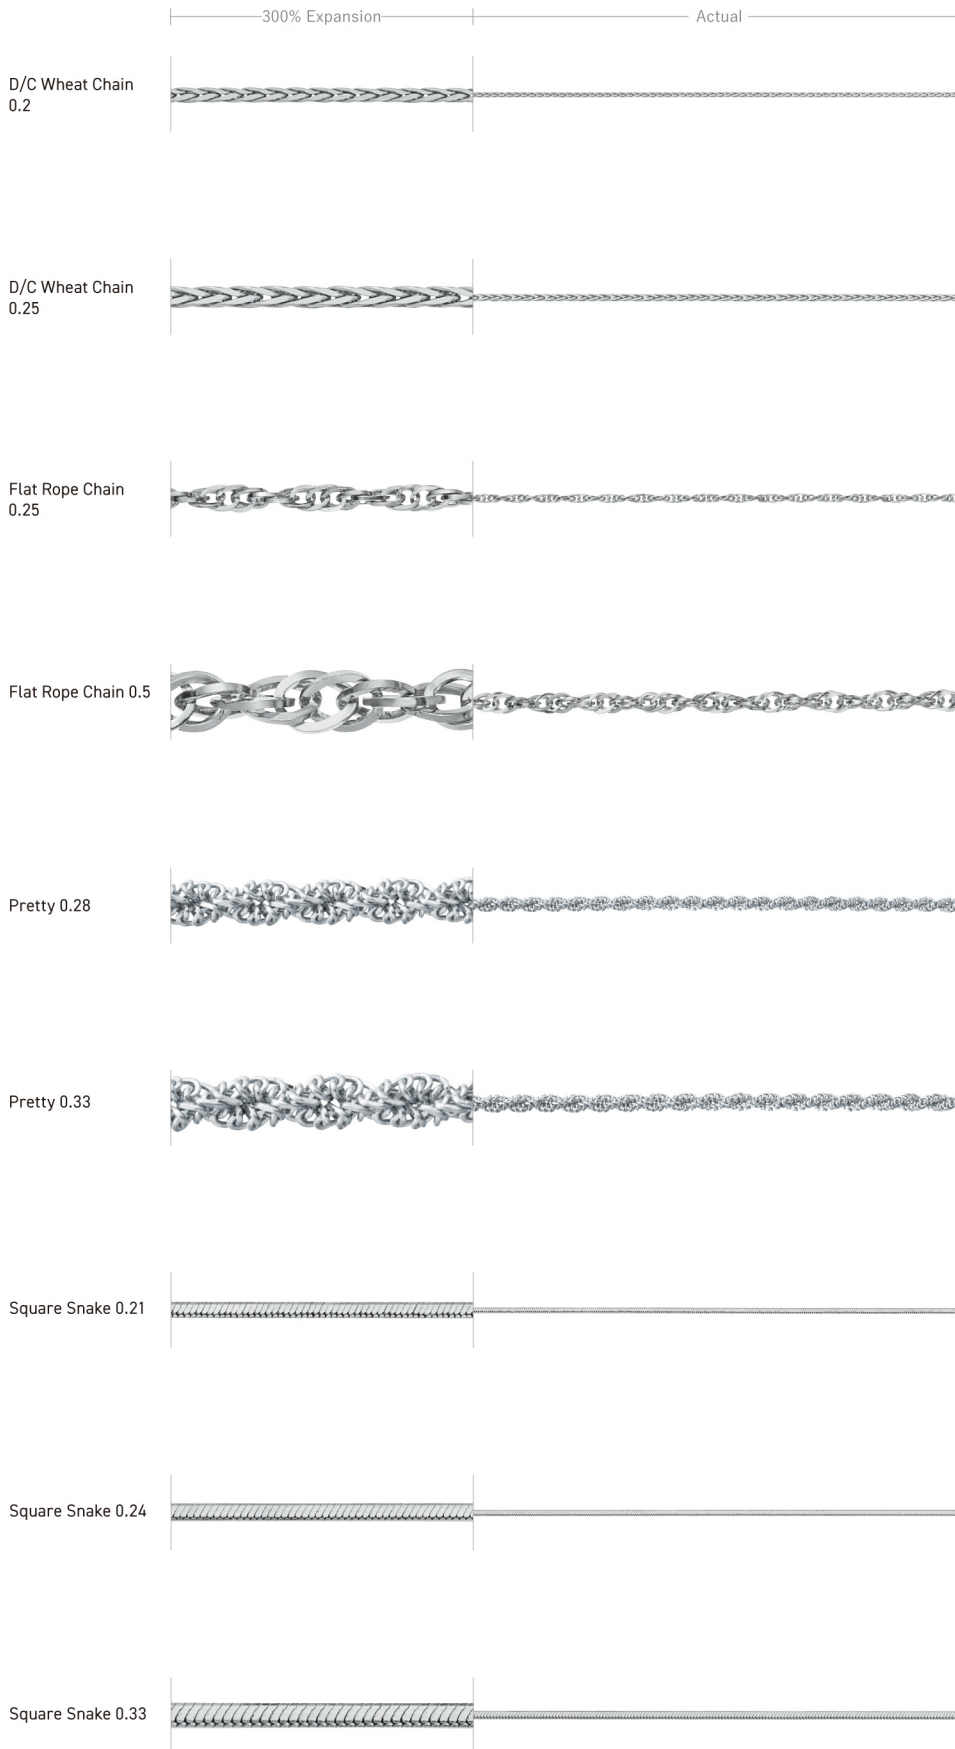

D/C Wheat Chain 0.2		Width	0.6mm
		Thickness	mm
Adjustable Ring	☐	Pt850 40cm	2.00g
Sliding Ball	☐	Pt850 45cm	2.34g
Pt999	Pt950	Pt900	Pt850
—	—	☐	☐

D/C Wheat Chain 0.25		Width	0.8mm
		Thickness	mm
Adjustable Ring	☐	Pt850 40cm	2.80g
Sliding Ball	☐	Pt850 45cm	3.31g
Pt999	Pt950	Pt900	Pt850
—	☐	☐	☐

Flat Rope Chain 0.25		Width	1.4mm
		Thickness	mm
Adjustable Ring	☐	Pt850 40cm	3.10g
Sliding Ball	☐	Pt850 45cm	3.95g
Pt999	Pt950	Pt900	Pt850
☐	☐	☐	☐

Flat Rope Chain 0.5		Width	3.0mm
		Thickness	mm
Adjustable Ring	☐	Pt850 40cm	10.20g
Sliding Ball	—	Pt850 cm	g
Pt999	Pt950	Pt900	Pt850
—	—	—	☐

Pretty 0.28		Width	2.0mm
		Thickness	mm
Adjustable Ring	—	Pt850 40cm	7.56g
Sliding Ball	—	Pt850 cm	g
Pt999	Pt950	Pt900	Pt850
—	—	—	☐

Pretty 0.33		Width	2.4mm
		Thickness	mm
Adjustable Ring	—	Pt850 40cm	10.48g
Sliding Ball	—	Pt850 cm	g
Pt999	Pt950	Pt900	Pt850
—	—	—	☐

Square Snake 0.21		Width	0.7mm
		Thickness	mm
Adjustable Ring	☐	Pt850 40cm	3.05g
Sliding Ball	☐	Pt850 45cm	3.75g
Pt999	Pt950	Pt900	Pt850
—	☐	—	☐

Square Snake 0.24		Width	0.8mm
		Thickness	mm
Adjustable Ring	☐	Pt850 40cm	4.10g
Sliding Ball	☐	Pt850 45cm	4.85g
Pt999	Pt950	Pt900	Pt850
—	☐	—	☐

Square Snake 0.33		Width	1.1mm
		Thickness	mm
Adjustable Ring	☐	Pt850 40cm	7.38g
Sliding Ball	☐	Pt850 45cm	8.70g
Pt999	Pt950	Pt900	Pt850
—	—	—	☐

※ Weight and Width listed above are reference purpose only. ☐: Available —: Not Available