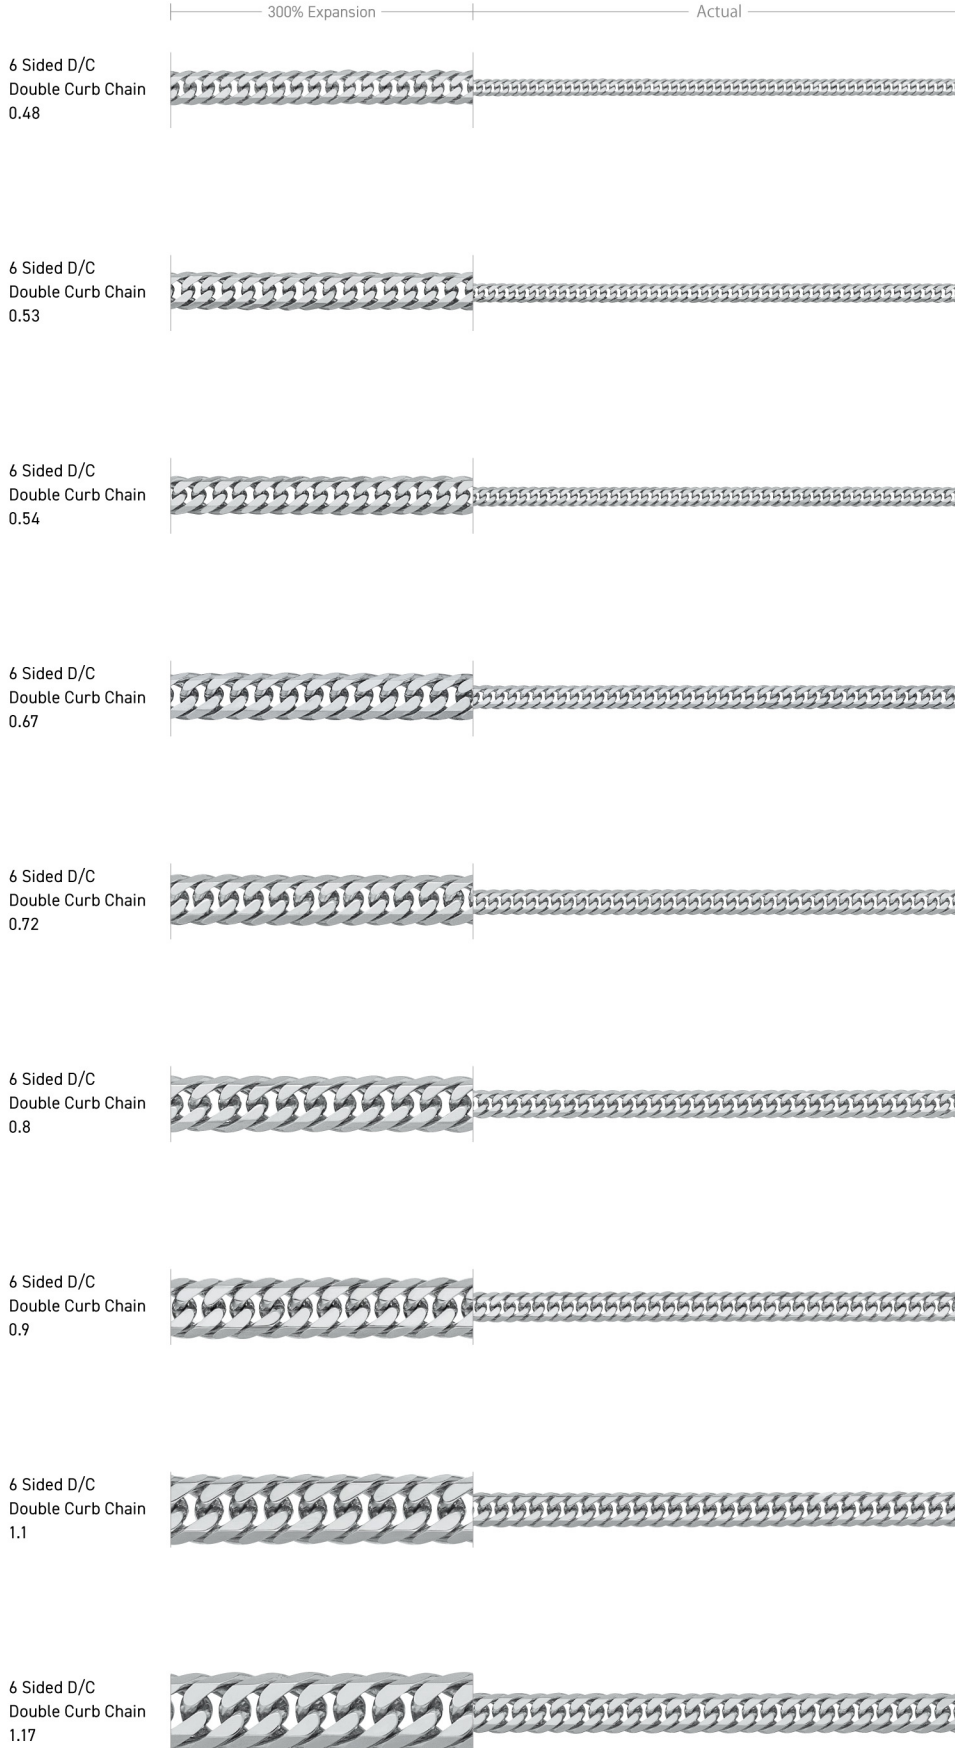

6 Sided D/C Double Curb Chain 0.48		Width	2.25mm
		Thickness	0.85mm
Spring Ring	○	Pt850 60cm	10g
Folded Clasp	—		

6 Sided D/C Double Curb Chain 0.53		Width	2.48mm
		Thickness	0.95mm
Spring Ring	○	Pt850 50cm	10g
Folded Clasp	—		

6 Sided D/C Double Curb Chain 0.54		Width	2.55mm
		Thickness	1.02mm
Spring Ring	○	Pt850 45cm	10g
Folded Clasp	—		

6 Sided D/C Double Curb Chain 0.67		Width	3.1mm
		Thickness	1.22mm
Spring Ring	—	Pt850 60cm	20g
Folded Clasp	○		

6 Sided D/C Double Curb Chain 0.72		Width	3.3mm
		Thickness	1.25mm
Spring Ring	—	Pt850 50cm	20g
Folded Clasp	○		

6 Sided D/C Double Curb Chain 0.8		Width	3.77mm
		Thickness	1.46mm
Spring Ring	—	Pt850 60cm	30g
Folded Clasp	○		

6 Sided D/C Double Curb Chain 0.9		Width	4.03mm
		Thickness	1.6mm
Spring Ring	—	Pt850 50cm	30g
Folded Clasp	○		

6 Sided D/C Double Curb Chain 1.1		Width	4.65mm
		Thickness	1.9mm
Spring Ring	—	Pt850 60cm	50g
Folded Clasp	○		

6 Sided D/C Double Curb Chain 1.17		Width	5.22mm
		Thickness	2.0mm
Spring Ring	—	Pt850 50cm	50g
Folded Clasp	○		

※ Weight and Width listed above are reference purpose only. ○: Available —: Not Available