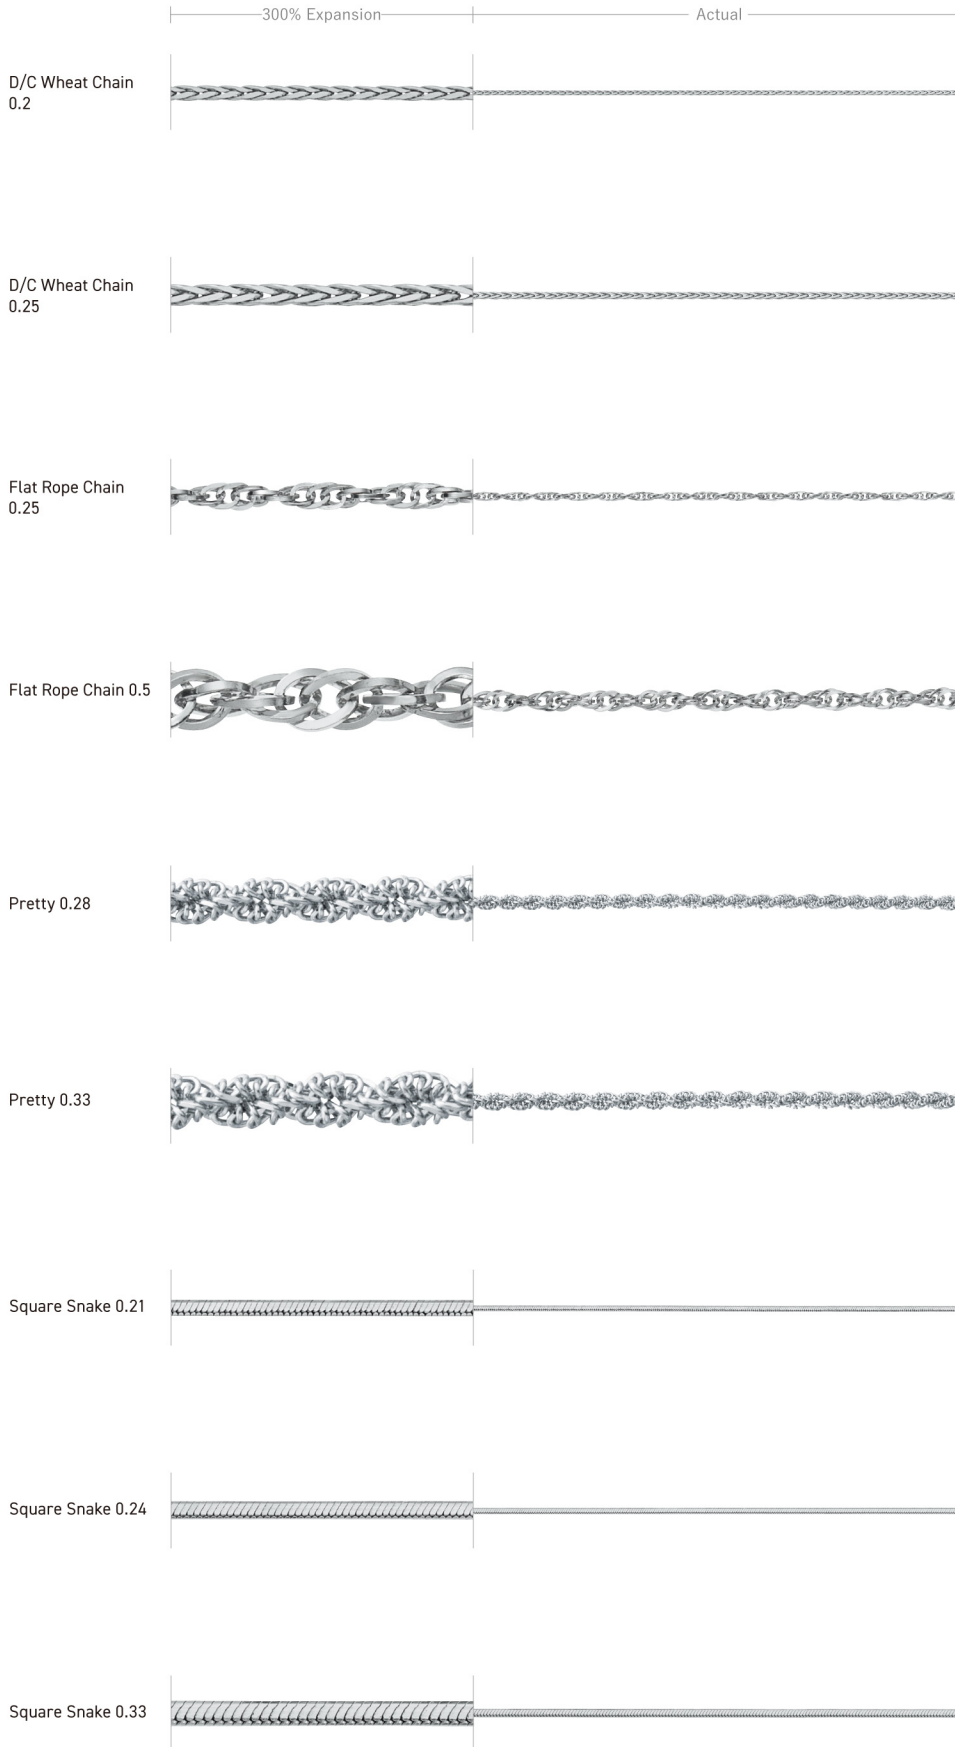

D/C Wheat Chain 0.2		Width	0.6mm
		Thickness	mm
Adjustable Ring	☐	Pt850 40cm	2.00g
Sliding Ball	☐	Pt850 45cm	2.34g
Pt999	Pt950	Pt900	Pt850
—	—	☐	☐

D/C Wheat Chain 0.25		Width	0.8mm
		Thickness	mm
Adjustable Ring	☐	Pt850 40cm	2.80g
Sliding Ball	☐	Pt850 45cm	3.31g
Pt999	Pt950	Pt900	Pt850
—	☐	☐	☐

Flat Rope Chain 0.25		Width	1.4mm
		Thickness	mm
Adjustable Ring	☐	Pt850 40cm	3.10g
Sliding Ball	☐	Pt850 45cm	3.95g
Pt999	Pt950	Pt900	Pt850
☐	☐	☐	☐

Flat Rope Chain 0.5		Width	3.0mm
		Thickness	mm
Adjustable Ring	☐	Pt850 40cm	10.20g
Sliding Ball	—	Pt850 cm	g
Pt999	Pt950	Pt900	Pt850
—	—	—	☐

Pretty 0.28		Width	2.0mm
		Thickness	mm
Adjustable Ring	—	Pt850 40cm	7.56g
Sliding Ball	—	Pt850 cm	g
Pt999	Pt950	Pt900	Pt850
—	—	—	☐

Pretty 0.33		Width	2.4mm
		Thickness	mm
Adjustable Ring	—	Pt850 40cm	10.48g
Sliding Ball	—	Pt850 cm	g
Pt999	Pt950	Pt900	Pt850
—	—	—	☐

Square Snake 0.21		Width	0.7mm
		Thickness	mm
Adjustable Ring	☐	Pt850 40cm	3.05g
Sliding Ball	☐	Pt850 45cm	3.75g
Pt999	Pt950	Pt900	Pt850
—	☐	—	☐

Square Snake 0.24		Width	0.8mm
		Thickness	mm
Adjustable Ring	☐	Pt850 40cm	4.10g
Sliding Ball	☐	Pt850 45cm	4.85g
Pt999	Pt950	Pt900	Pt850
—	☐	—	☐

Square Snake 0.33		Width	1.1mm
		Thickness	mm
Adjustable Ring	☐	Pt850 40cm	7.38g
Sliding Ball	☐	Pt850 45cm	8.70g
Pt999	Pt950	Pt900	Pt850
—	—	—	☐

※ Weight and Width listed above are reference purpose only. ☐: Available —: Not Available