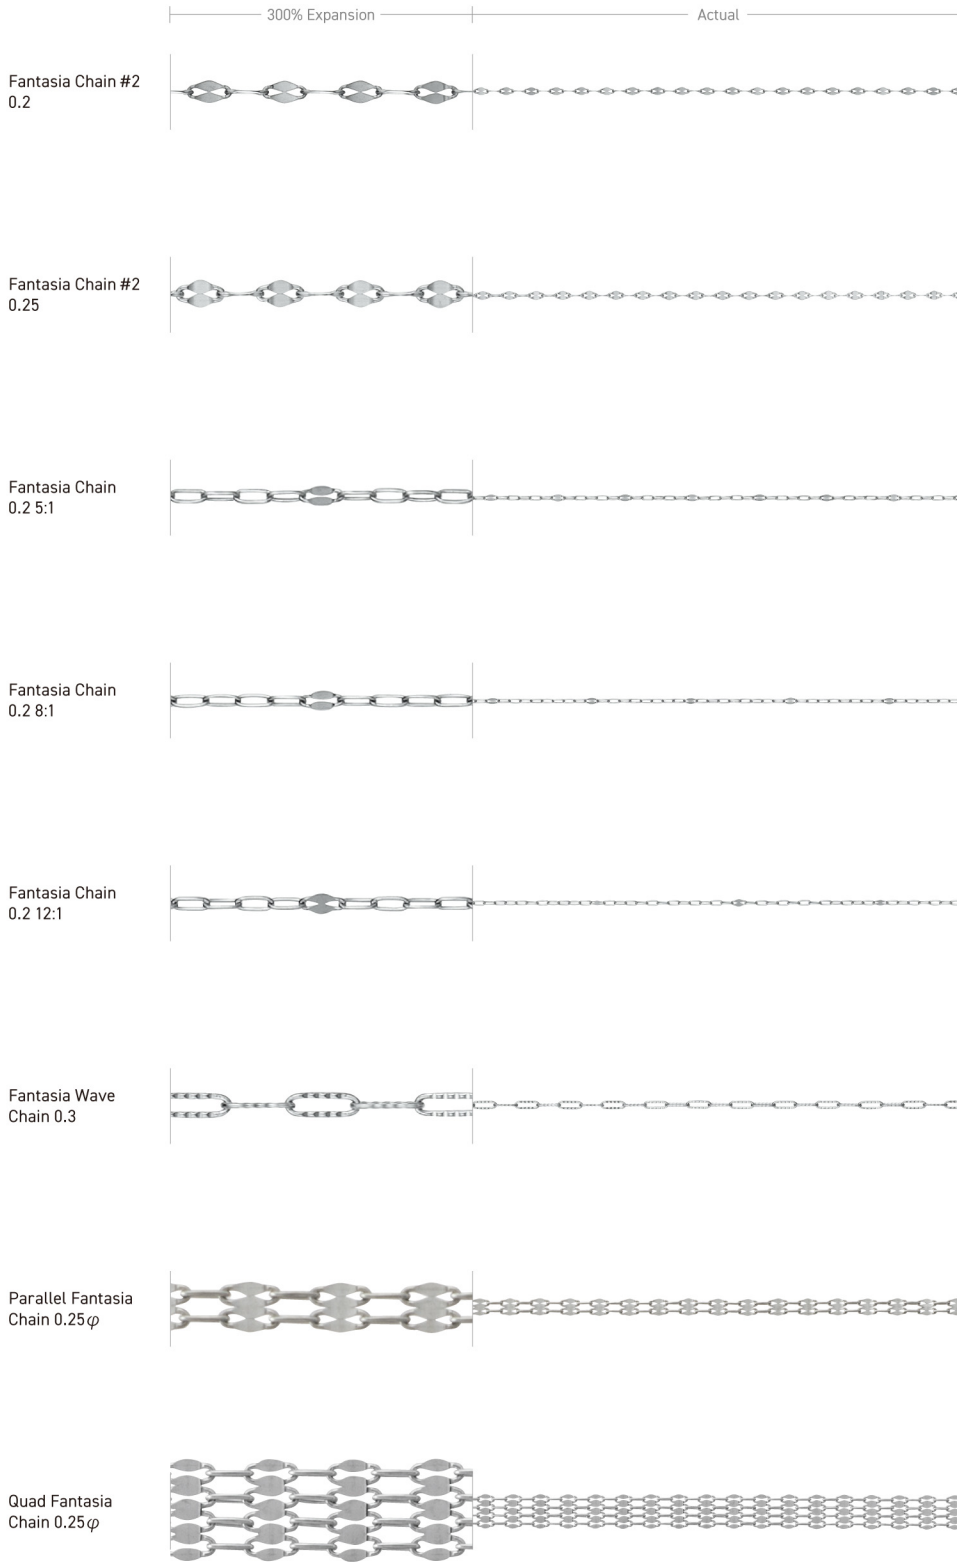

Fantasia Chain #2 0.2				Width	1.1mm
				Thickness	mm
Adjustable Ring	○	Pt850	40cm		0.68g
Sliding Ball	○	Pt850	45cm		0.84g
Pt999	Pt950	Pt900	Pt850		
○	○	—	○		

Fantasia Chain #2 0.25				Width	1.25mm
				Thickness	mm
Adjustable Ring	○	Pt850	40cm		1.02g
Sliding Ball	—	Pt850	cm		g
Pt999	Pt950	Pt900	Pt850		
○	○	—	○		

Fantasia Chain 0.2 5:1				Width	1.1mm
				Thickness	mm
Adjustable Ring	○	Pt850	40cm		0.76g
Sliding Ball	○	Pt850	45cm		0.97g
Pt999	Pt950	Pt900	Pt850		
—	—	—	○		

Fantasia Chain 0.2 8:1				Width	1.1mm
				Thickness	mm
Adjustable Ring	○	Pt850	40cm		0.76g
Sliding Ball	○	Pt850	45cm		0.97g
Pt999	Pt950	Pt900	Pt850		
—	—	—	○		

Fantasia Chain 0.2 12:1				Width	1.1mm
				Thickness	mm
Adjustable Ring	○	Pt850	40cm		0.76g
Sliding Ball	○	Pt850	45cm		0.97g
Pt999	Pt950	Pt900	Pt850		
—	—	—	○		

Fantasia Wave Chain 0.3				Width	1.1mm
				Thickness	mm
Adjustable Ring	○	Pt850	40cm		1.40g
Sliding Ball	○	Pt850	45cm		1.79g
Pt999	Pt950	Pt900	Pt850		
—	—	—	○		

Parallel Fantasia Chain 0.25 φ				Width	2.0mm
				Thickness	mm
Adjustable Ring	—	Pt850	40cm		1.89g
Sliding Ball	—	Pt850	cm		g
Pt999	Pt950	Pt900	Pt850		
○	—	—	○		

Quad Fantasia Chain 0.25 φ				Width	3.9mm
				Thickness	mm
Adjustable Ring	—	Pt850	18cm		1.76g
Sliding Ball	—	Pt850	cm		g
Pt999	Pt950	Pt900	Pt850		
○	—	—	○		

※ Weight and Width listed above are reference purpose only. ○: Available —: Not Available