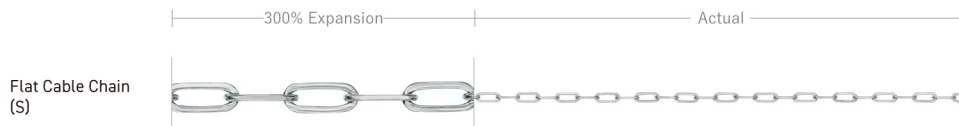

Flat Cable Chain (S)		Width	1.5mm
		Thickness	mm
Adjustable Ring	○	Pt850 40cm	3.05g
Sliding Ball	○	Pt850 45cm	3.40g
Pt999	Pt950	Pt900	Pt850
—	○	—	○