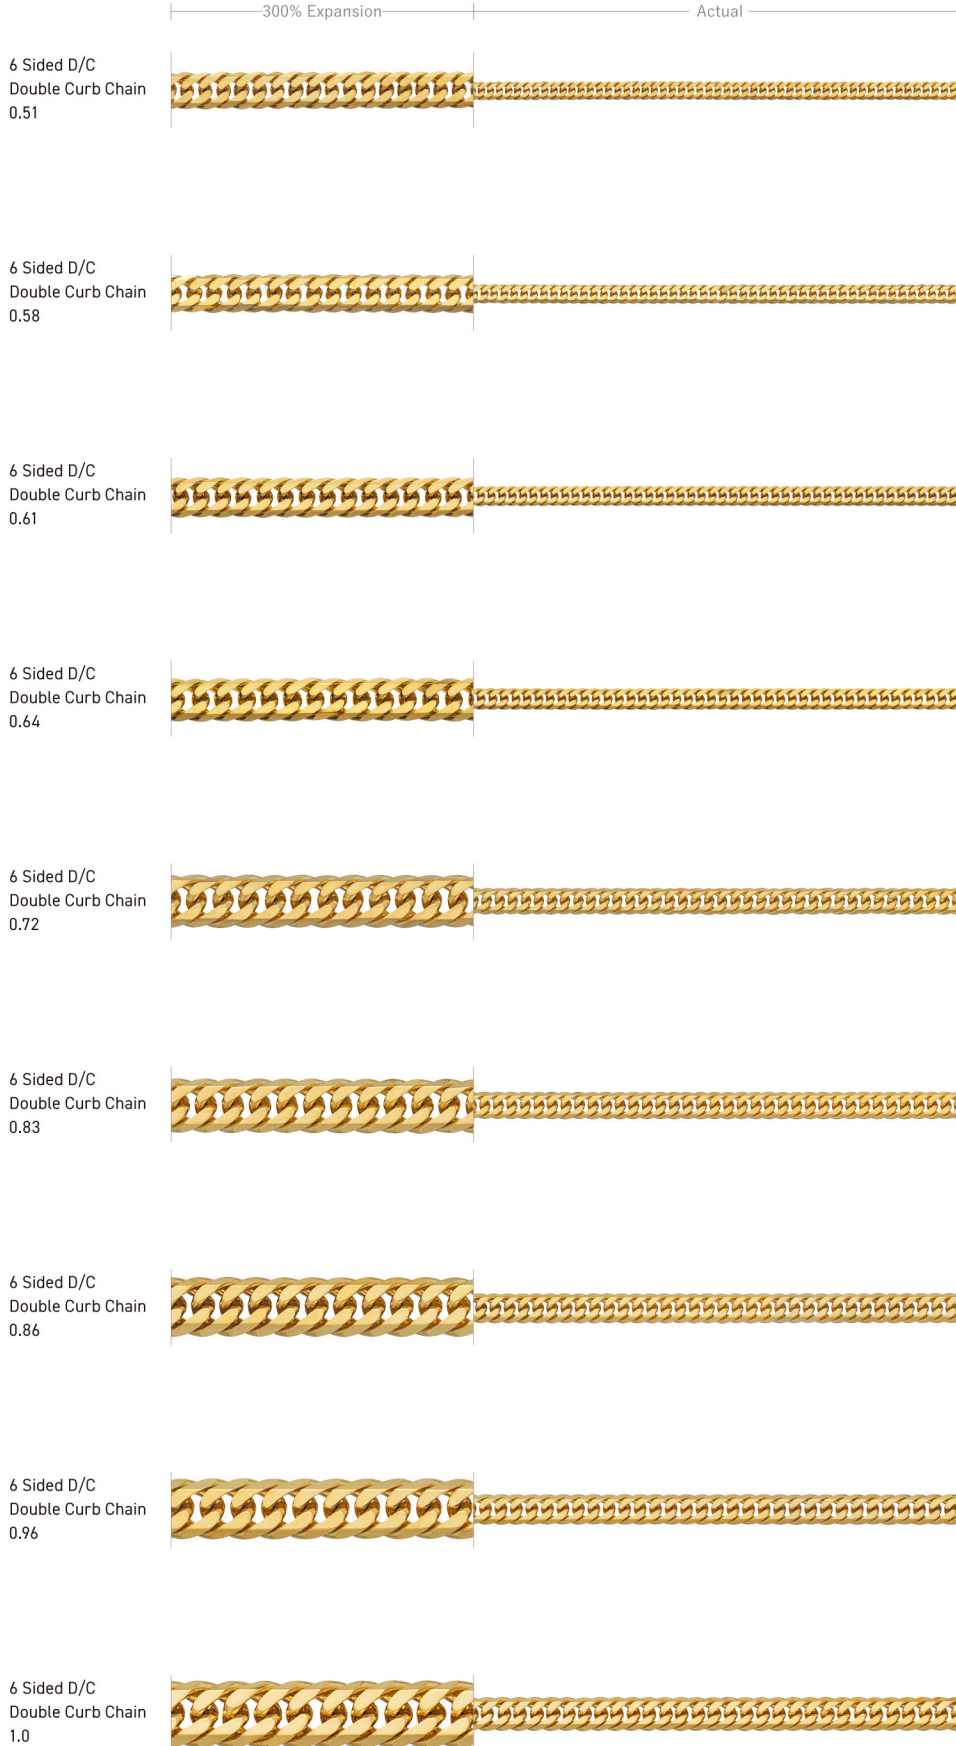

2 Sided
D/C Curb Chain
2.4

2 Sided D/C Curb Chain 2.4		Width	8.13mm
		Thickness	3.5mm
Spring Ring	—	K18 20cm	50g
Folded Clasp	○		

2 Sided
D/C Curb Chain
3.4

2 Sided D/C Curb Chain 3.4		Width	11.11mm
		Thickness	4.51mm
Spring Ring	—	K18 21cm	100g
Folded Clasp	○		