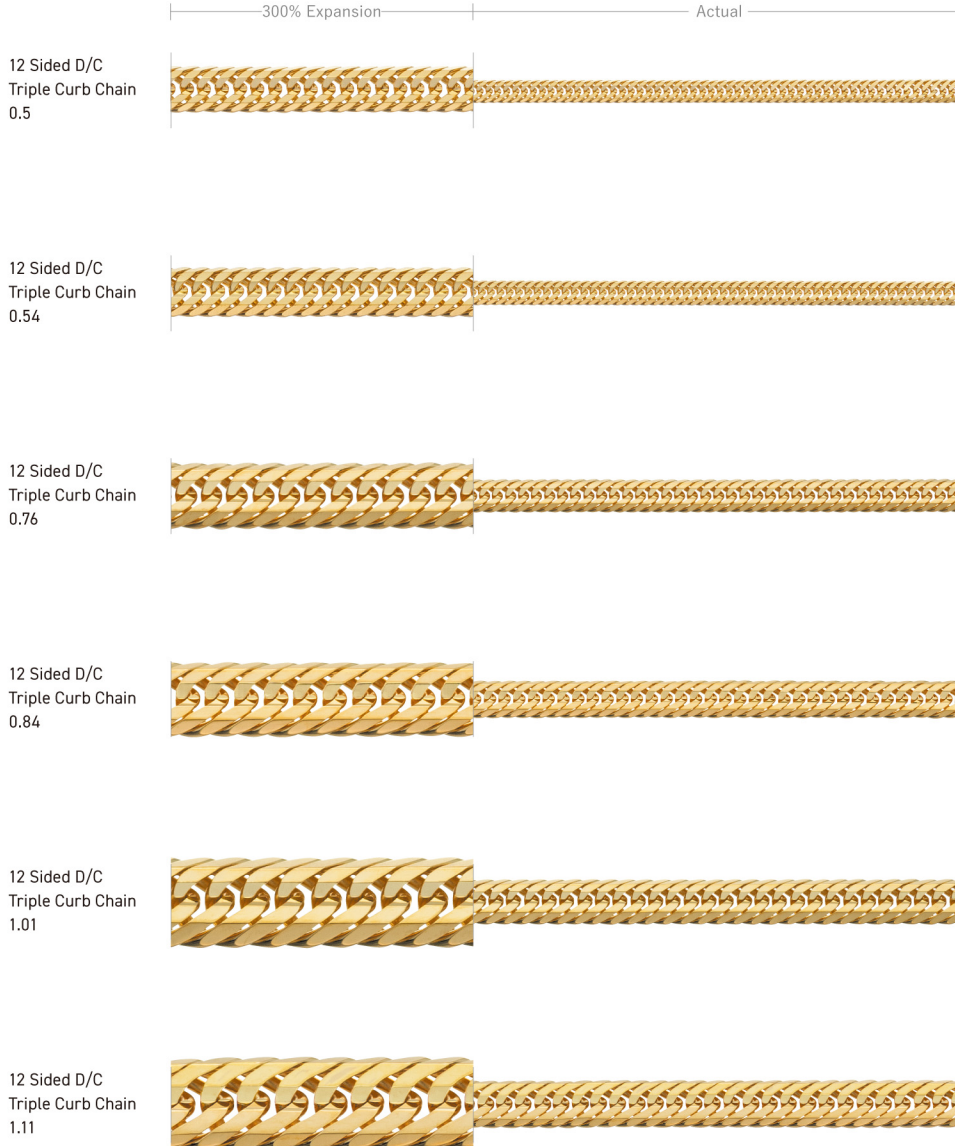

12 Sided D/C Triple Curb Chain 0.5		Width	3.18mm
		Thickness	1.25mm
Spring Ring	—	K18 40cm	10g
Folded Clasp	○	K18WG 40cm	10g

12 Sided D/C Triple Curb Chain 0.54		Width	3.32mm
		Thickness	1.3mm
Spring Ring	—	K18 50cm	14.5g
Folded Clasp	○		

12 Sided D/C Triple Curb Chain 0.76		Width	4.45mm
		Thickness	1.68mm
Spring Ring	—	K18 60cm	30g
Folded Clasp	○		

12 Sided D/C Triple Curb Chain 0.84		Width	4.9mm
		Thickness	1.78mm
Spring Ring	—	K18 50cm	30g
Folded Clasp	○		

12 Sided D/C Triple Curb Chain 1.01		Width	6.05mm
		Thickness	2.2mm
Spring Ring	—	K18 60cm	50g
Folded Clasp	○		

12 Sided D/C Triple Curb Chain 1.11		Width	6.35mm
		Thickness	2.4mm
Spring Ring	—	K18 50cm	50g
Folded Clasp	○		

※ Weight and Width listed above are reference purpose only. ○: Available —: Not Available