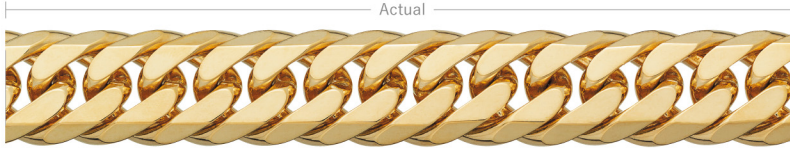

6 Sided D/C
Double Curb Chain
3.35

6 Sided D/C Double Curb Chain 3.35		Width	15.3mm
		Thickness	5.6mm
Spring Ring	—	K18 21cm	150g
Folded Clasp	○