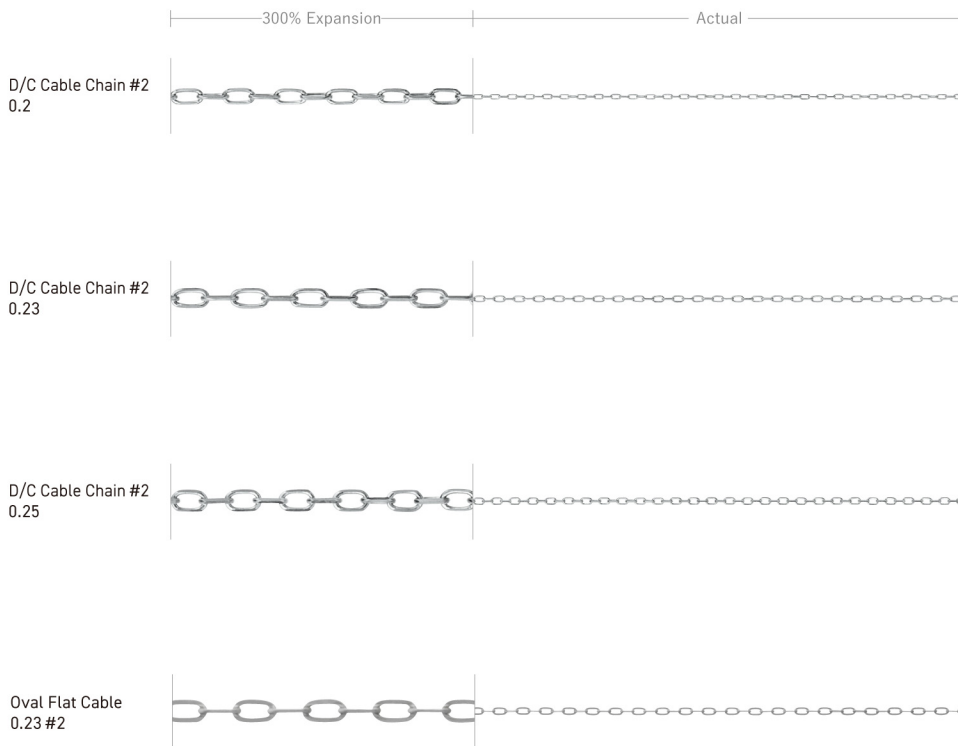

D/C Cable Chain #2 0.2		Width	0.7mm
		Thickness	mm
Adjustable Ring	☐	Pt850 40cm	0.83g
Sliding Ball	☐	Pt850 45cm	1.00g
Pt999	Pt950	Pt900	Pt850
—	☐	—	☐

D/C Cable Chain #2 0.23		Width	0.85mm
		Thickness	mm
Adjustable Ring	☐	Pt850 40cm	0.98g
Sliding Ball	☐	Pt850 45cm	1.18g
Pt999	Pt950	Pt900	Pt850
☐	—	—	☐

D/C Cable Chain #2 0.25		Width	1.0mm
		Thickness	mm
Adjustable Ring	☐	Pt850 40cm	1.25g
Sliding Ball	☐	Pt850 45cm	1.46g
Pt999	Pt950	Pt900	Pt850
☐	☐	—	☐

Oval Flat Cable 0.23 #2		Width	0.9mm
		Thickness	mm
Adjustable Ring	☐	Pt850 40cm	0.99g
Sliding Ball	☐	Pt850 45cm	1.39g
Pt999	Pt950	Pt900	Pt850
—	—	—	☐

※ Weight and Width listed above are reference purpose only. ☐: Available —: Not Available