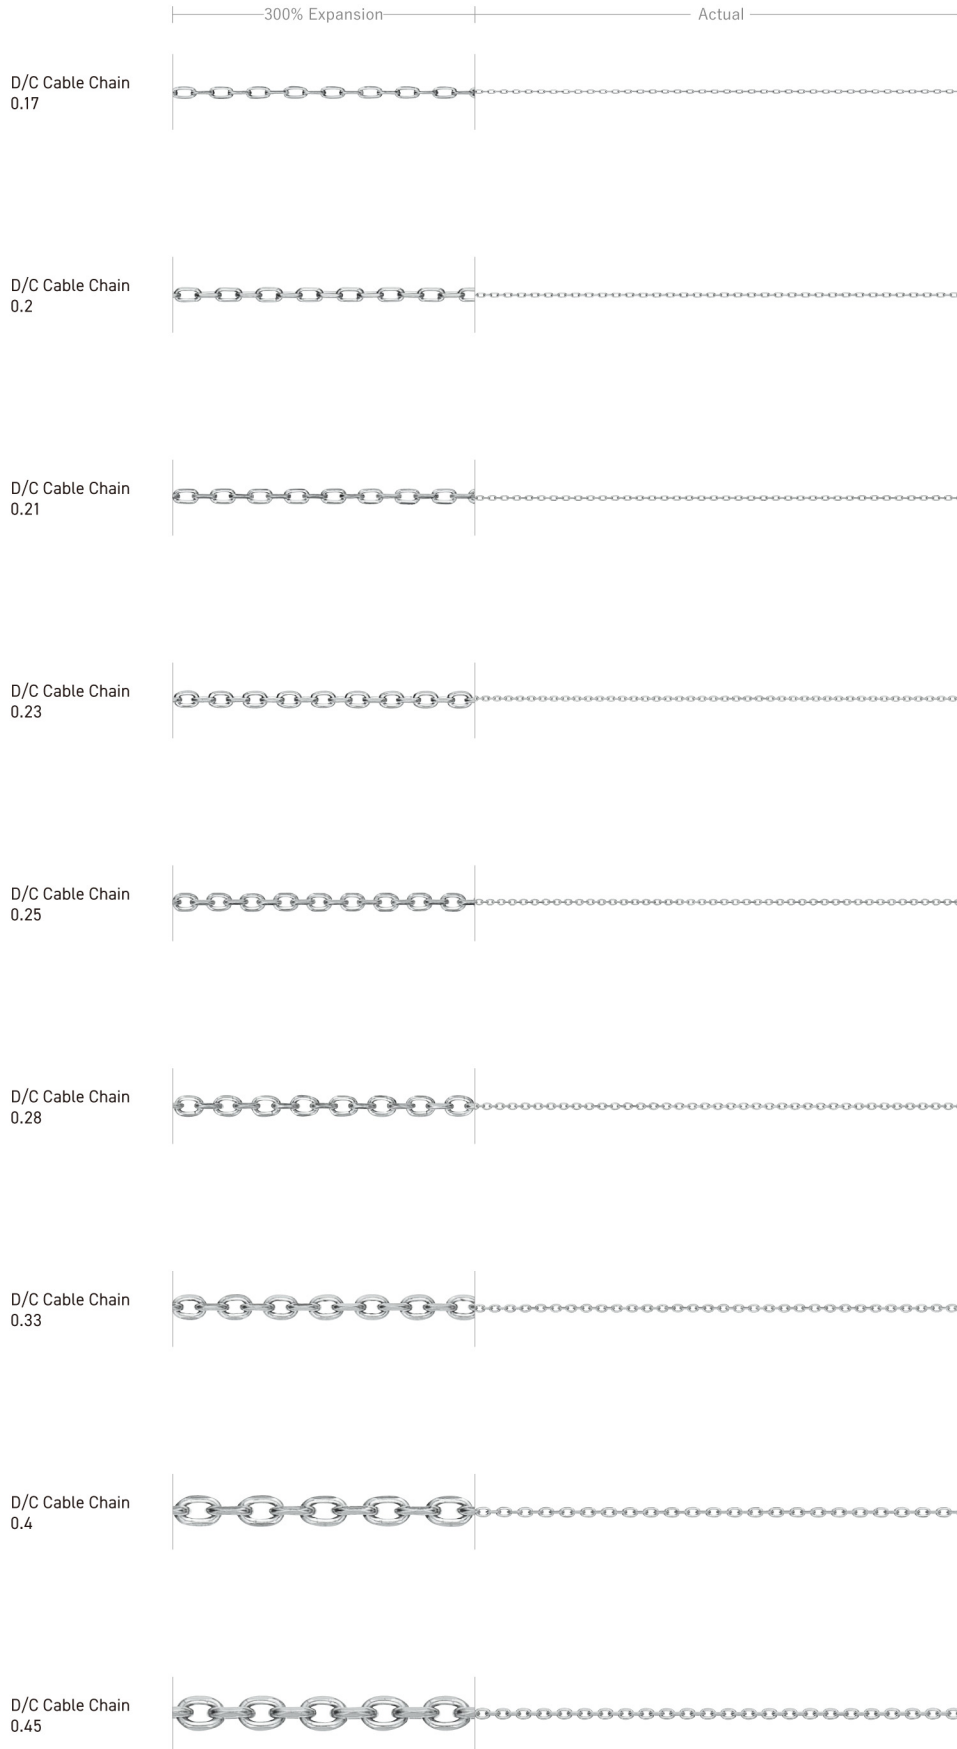

D/C Cable Chain 0.17		Width	0.55mm
		Thickness	mm
Adjustable Ring	☐	Pt850 40cm	0.60g
Sliding Ball	☐	Pt850 45cm	g
Pt999	Pt950	Pt900	Pt850
—	—	—	☐

D/C Cable Chain 0.2		Width	0.65mm
		Thickness	mm
Adjustable Ring	☐	Pt850 40cm	0.81g
Sliding Ball	☐	Pt850 45cm	0.97g
Pt999	Pt950	Pt900	Pt850
—	☐	—	☐

D/C Cable Chain 0.21		Width	0.7mm
		Thickness	mm
Adjustable Ring	☐	Pt850 40cm	0.92g
Sliding Ball	☐	Pt850 45cm	1.10g
Pt999	Pt950	Pt900	Pt850
—	☐	—	☐

D/C Cable Chain 0.23		Width	0.75mm
		Thickness	mm
Adjustable Ring	☐	Pt850 40cm	1.13g
Sliding Ball	☐	Pt850 45cm	1.45g
Pt999	Pt950	Pt900	Pt850
—	—	—	☐

D/C Cable Chain 0.25		Width	0.85mm
		Thickness	mm
Adjustable Ring	☐	Pt850 40cm	1.36g
Sliding Ball	☐	Pt850 45cm	1.68g
Pt999	Pt950	Pt900	Pt850
☐	☐	—	☐

D/C Cable Chain 0.28		Width	0.95mm
		Thickness	mm
Adjustable Ring	☐	Pt850 40cm	1.63g
Sliding Ball	☐	Pt850 45cm	2.00g
Pt999	Pt950	Pt900	Pt850
☐	☐	☐	☐

D/C Cable Chain 0.33		Width	1.1mm
		Thickness	mm
Adjustable Ring	☐	Pt850 40cm	2.27g
Sliding Ball	☐	Pt850 45cm	2.80g
Pt999	Pt950	Pt900	Pt850
☐	☐	☐	☐

D/C Cable Chain 0.4		Width	1.35mm
		Thickness	mm
Adjustable Ring	☐	Pt850 40cm	3.15g
Sliding Ball	☐	Pt850 45cm	3.85g
Pt999	Pt950	Pt900	Pt850
—	☐	—	☐

D/C Cable Chain 0.45		Width	1.5mm
		Thickness	mm
Adjustable Ring	☐	Pt850 40cm	3.95g
Sliding Ball	☐	Pt850 45cm	4.80g
Pt999	Pt950	Pt900	Pt850
☐	☐	☐	☐

※ Weight and Width listed above are reference purpose only. ☐: Available —: Not Available