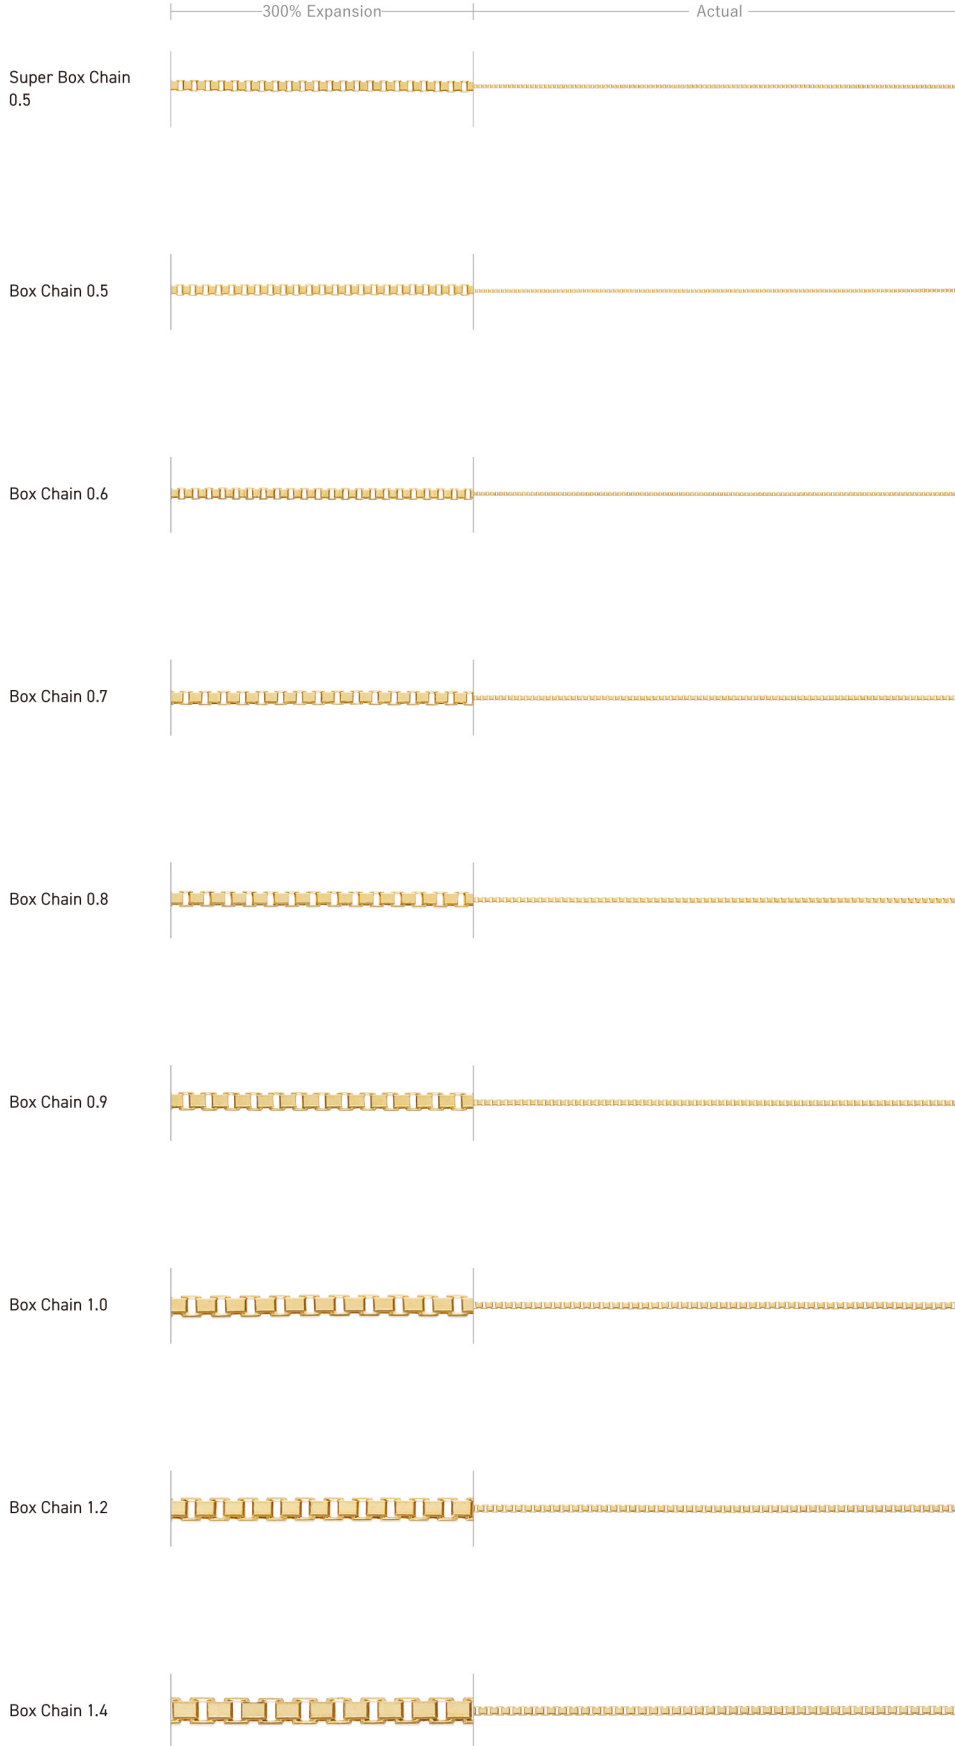

PLATINUM

BOX CHAIN	28-29
CABLE CHAIN	30-35
FANTASIA CHAIN	36
BALL CHAIN	37
SINGAPORE CHAIN	38
ROLO CHAIN	39
OTHERS	40-43
CURB CHAIN	44-47

Super Box Chain 0.5		Width	0.5mm
		Thickness	mm
Adjustable Ring	○	K18 40cm	0.96g
		K10 40cm	0.73g
Sliding Ball	○	K18 45cm	1.11g
		K10 45cm	0.92g
K18 ○	K18PG ○	K18WG ○	K18YG ○
K10 ○	K10PG ○	K10WG ○	K24 —